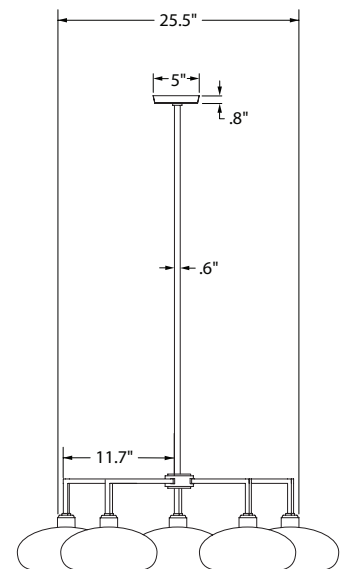

QUILL 5 MODERN CHANDELIER IN MATTE BLACK
WITH AMBER POD GLASS