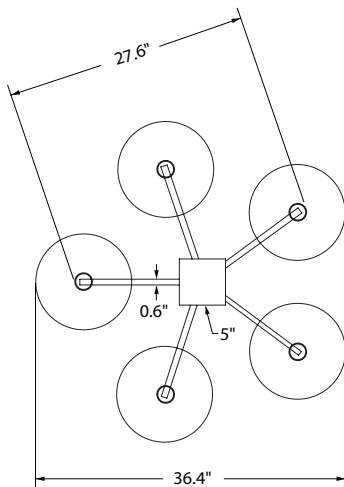

QUILL 5 MODERN CHANDELIER IN MATTE BLACK
WITH AMBER POD GLASS