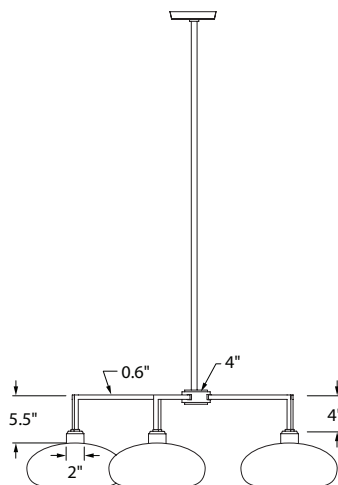

### CHANDELIER DIMENSIONS

Ring diameter is determined with glass shape, and is anywhere from 30 - 36". Overall height is customized to your specifications. [Click here](#) to view overall height worksheet.

### PRODUCT PAGE

<http://shop.nichemodern.com/Modern-Chandelier-Lighting/quill-5-modern-chandelier.html>

UL LISTED

5" SQUARE CEILING CANOPY  
WITH HANG STRAIGHT COUPLING

QUILL 5 MODERN CHANDELIER IN MATTE BLACK  
WITH AMBER POD GLASS