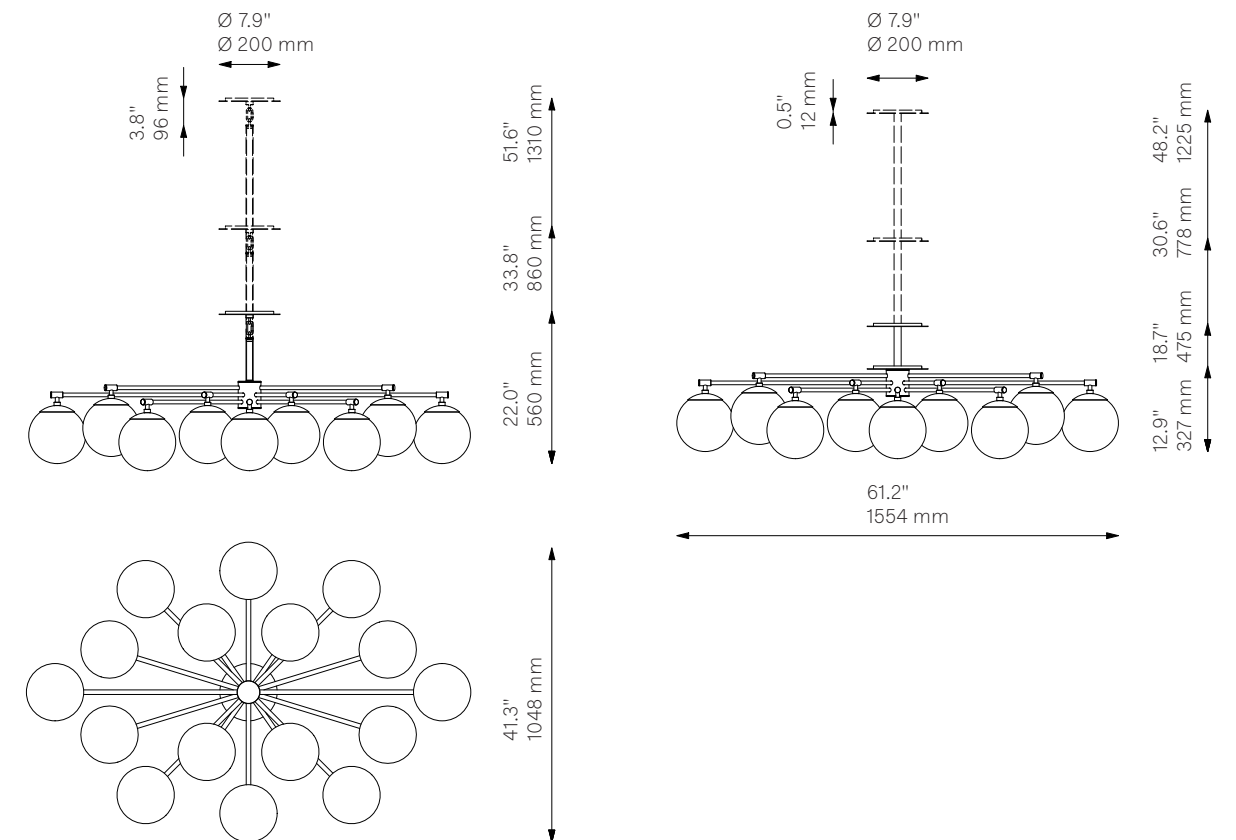

Orion Oval ^{New}

Flush Mount - B612

Globe Collection

Glass Lampshades

16 x Ø 200 mm / Ø 7.9"

¹ Soda Lime Triplex Opal Glass

² Soda Lime Marble Glas

³ Borosilicate Transparent Ribbon Glass

Weight

27.4 kg / 60.4 lb

Light Source

LED Bulb (included)	16 x 5 W
Max Wattage	16 x 10 W
Total Lumens	7200-8000 lm
Color Temperature	3000 K
Bulb Base	E14 / E12
Power Supply	230/120V CE/UL

Dimmable with electronic
Dimmers only (ELV, trailing edge)

Ø 200 mm H 12 mm / Ø 7.9" H 0.5"

CE/UL Certified

CE/UL

Ingress Protection

IP 20

Orion Oval ^{New}

Chandelier - B612

Globe Collection

Glass Lampshades	16 x Ø 200 mm / Ø 7.9"
	¹ Soda Lime Triplex Opal Glass
	² Soda Lime Marble Glas
	³ Borosilicate Transparent Ribbon Glass

Weight	27.4 kg / 60.4 lb
---------------	-------------------

Light Source	LED Bulb (included)	16 x 5 W
	Max Wattage	16 x 10 W
	Total Lumens	7200-8000 lm
	Color Temperature	3000 K
	Bulb Base	E14 / E12
	Power Supply	230/120V CE/UL
		Dimmable with electronic Dimmers only (ELV, trailing edge)