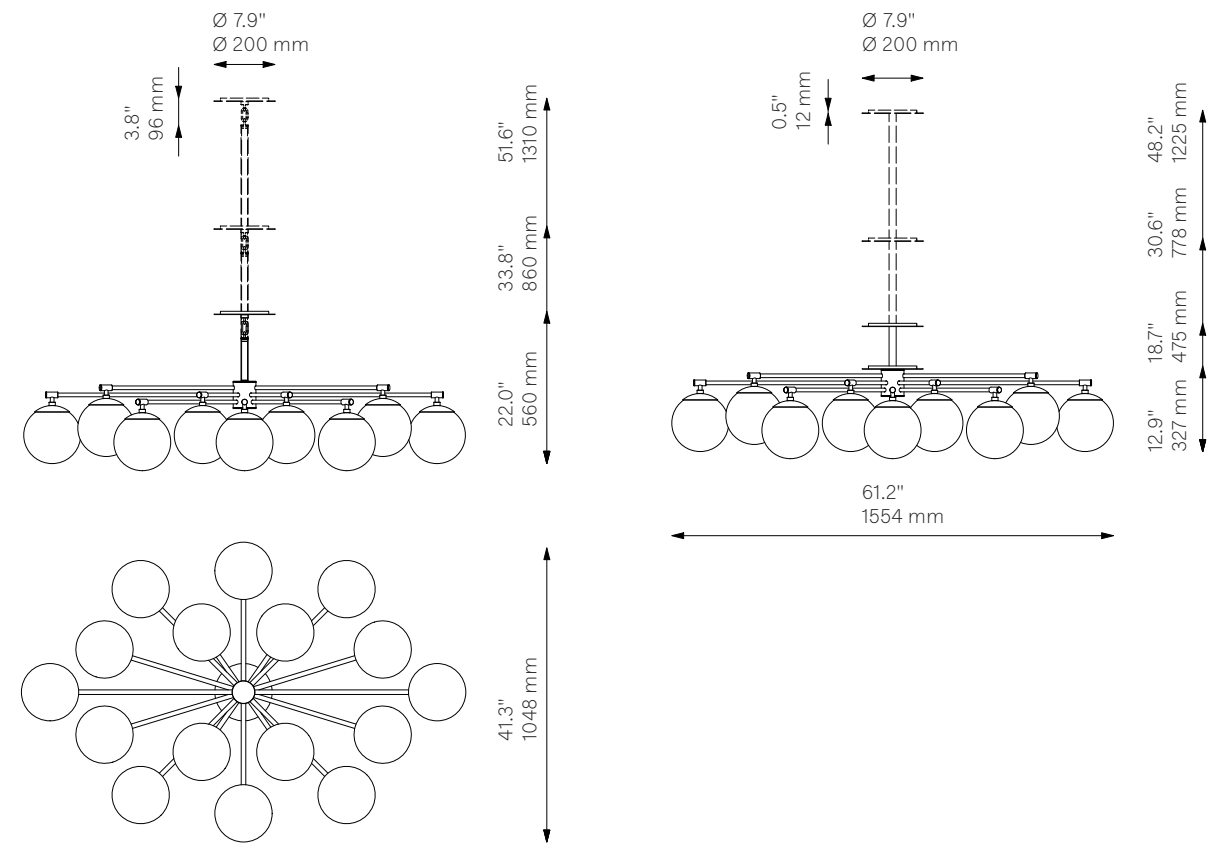

Orion Oval ^{New}

Flush Mount - B612

Globe Collection

Glass Lampshades

16 x Ø 200 mm / Ø 7.9"

¹ Soda Lime Triplex Opal Glass

² Soda Lime Marble Glas

³ Borosilicate Transparent Ribbon Glass

Weight

27.4 kg / 60.4 lb

Light Source

LED Bulb (included)	16 x 5 W
Max Wattage	16 x 10 W
Total Lumens	7200-8000 lm
Color Temperature	3000 K
Bulb Base	E14 / E12
Power Supply	230/120V CE/UL

Dimmable with electronic
Dimmers only (ELV, trailing edge)

Ø 200 mm H 12 mm / Ø 7.9" H 0.5"

CE/UL Certified

CE/UL

Ingress Protection

IP 20

Orion Oval ^{New}

Chandelier - B612

Globe Collection

Glass Lampshades	16 x Ø 200 mm / Ø 7.9"
	¹ Soda Lime Triplex Opal Glass
	² Soda Lime Marble Glas
	³ Borosilicate Transparent Ribbon Glass

Weight	27.4 kg / 60.4 lb
---------------	-------------------

Light Source	LED Bulb (included)	16 x 5 W
	Max Wattage	16 x 10 W
	Total Lumens	7200-8000 lm
	Color Temperature	3000 K
	Bulb Base	E14 / E12
	Power Supply	230/120V CE/UL
		Dimmable with electronic Dimmers only (ELV, trailing edge)