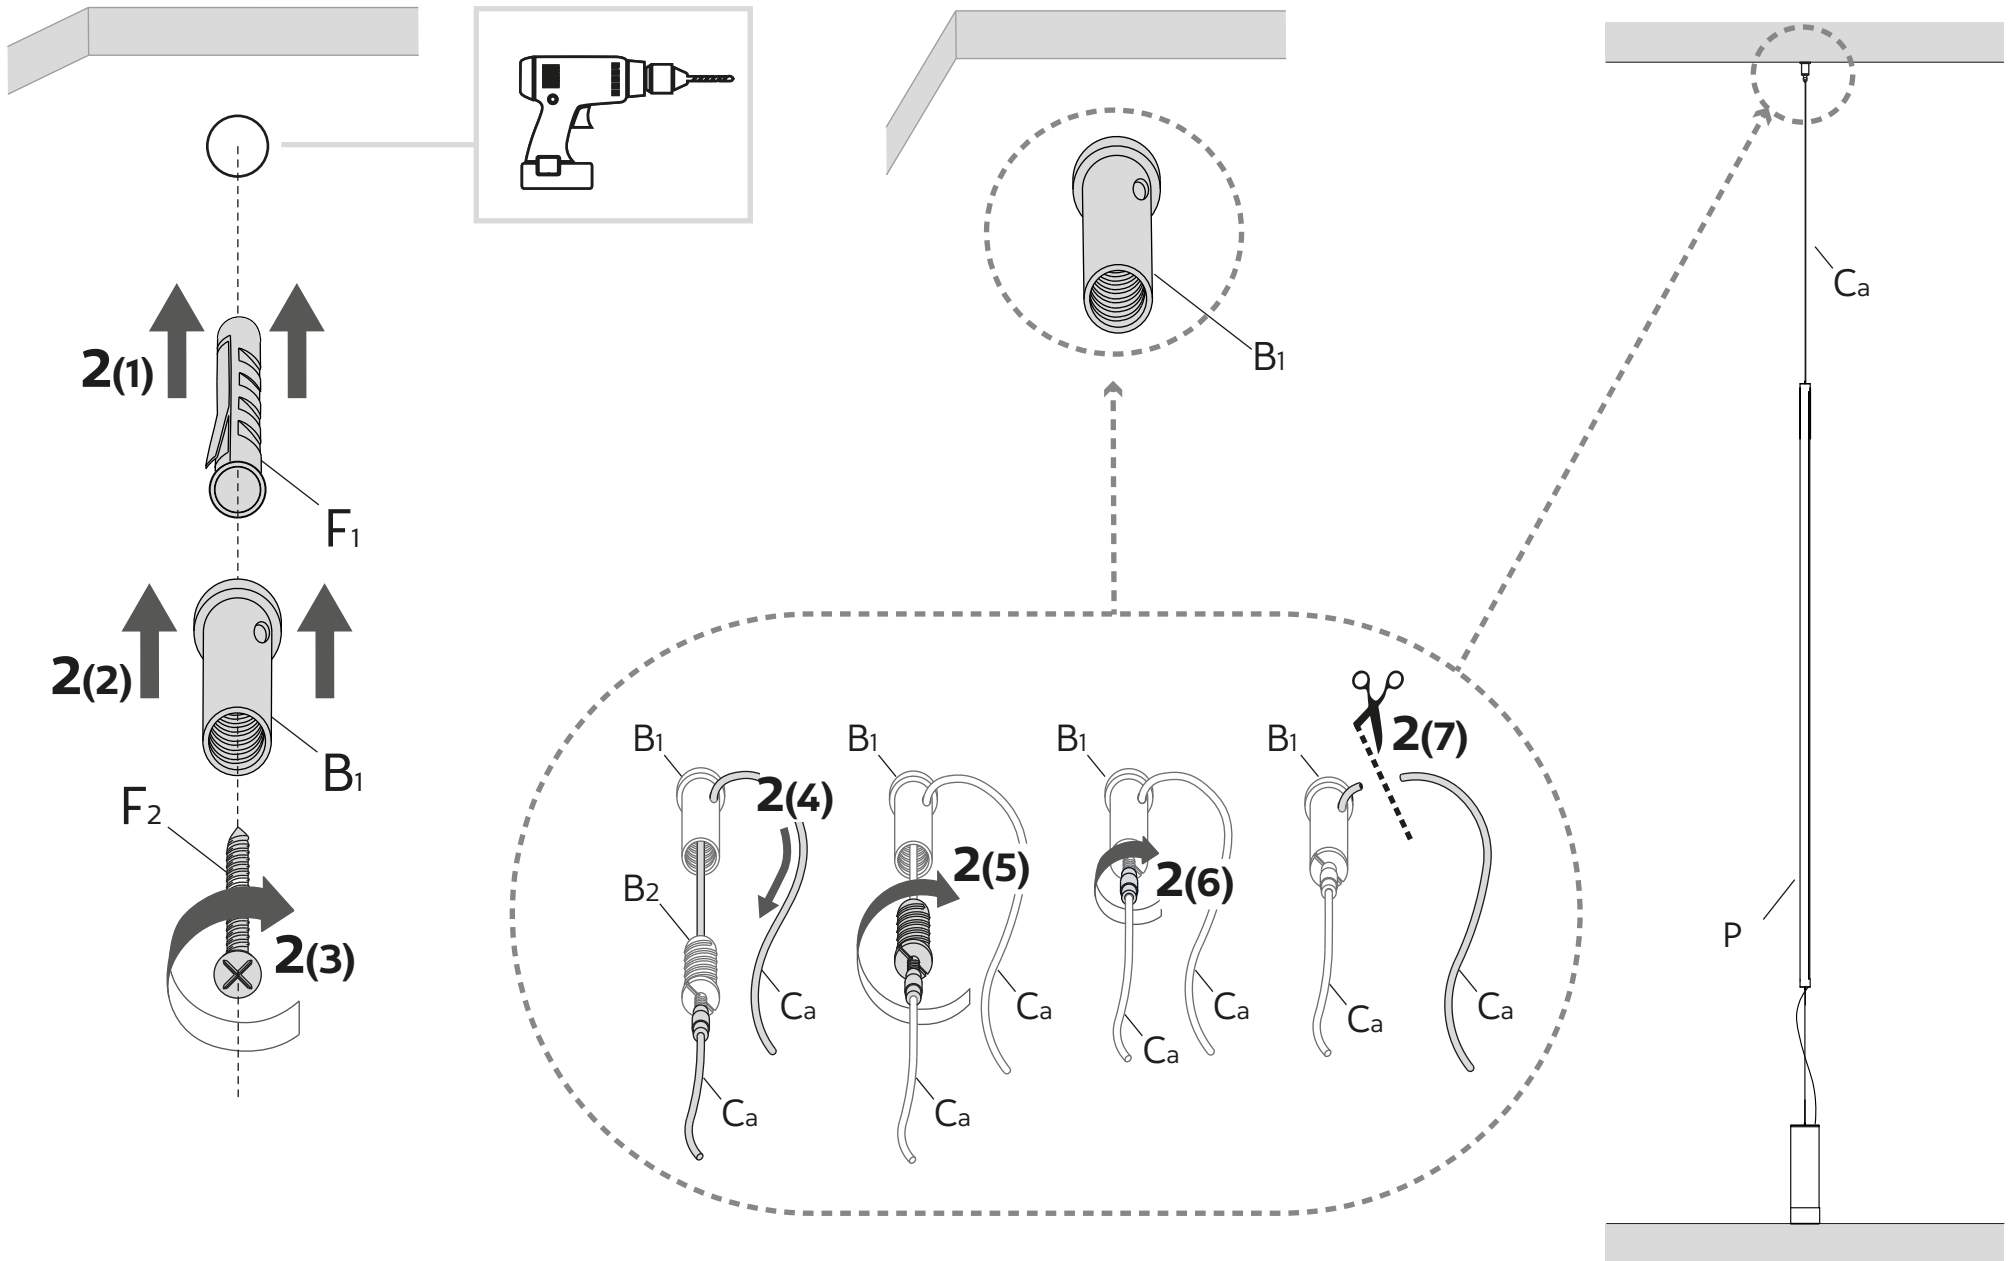

**110-120 V.  
strip led 28W**

**DRY LOCATION**

# C - 01

F

B

**Scaricabile su google play store or app store apple**  
(Downloadable via google play store or app store apple)

**“KARMAN - bluetooth controller”**

(a)

**attiva bluetooth**  
(activate bluetooth)