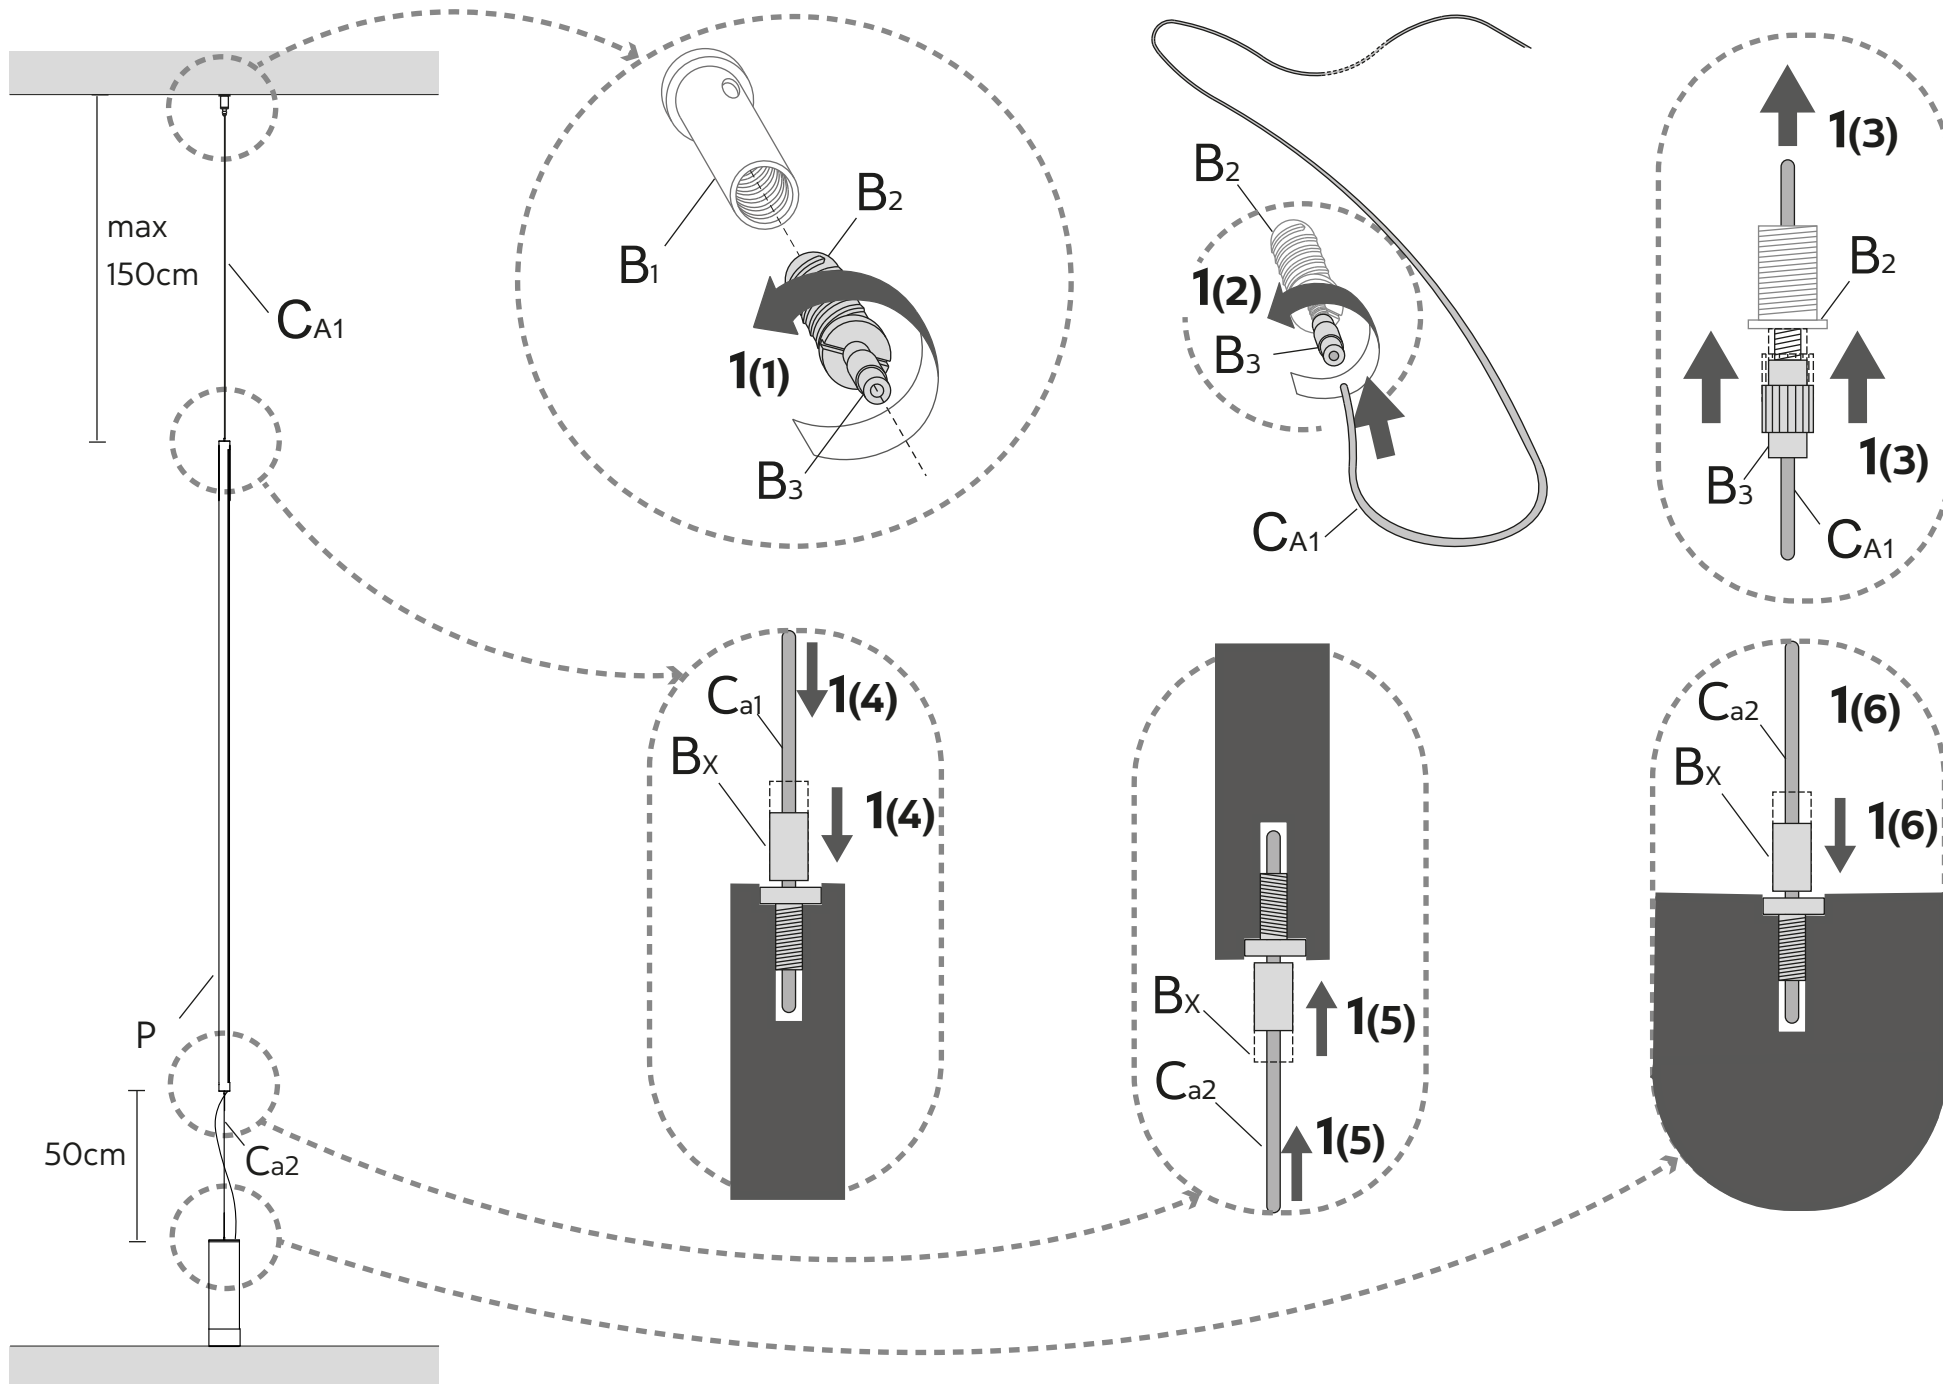

**110-120 V.  
strip led 28W**

**DRY LOCATION**

# C - 01

F

B

**Scaricabile su google play store or app store apple**  
(Downloadable via google play store or app store apple)

**“KARMAN - bluetooth controller”**

(a)

**attiva bluetooth**  
(activate bluetooth)

(b)

**impostazioni**  
(setting)

(c)

**rinomina**  
(rename)

(d)

**seleziona lampada**  
(select lamp)

(e)

**controlla lampada**  
(check lamp)