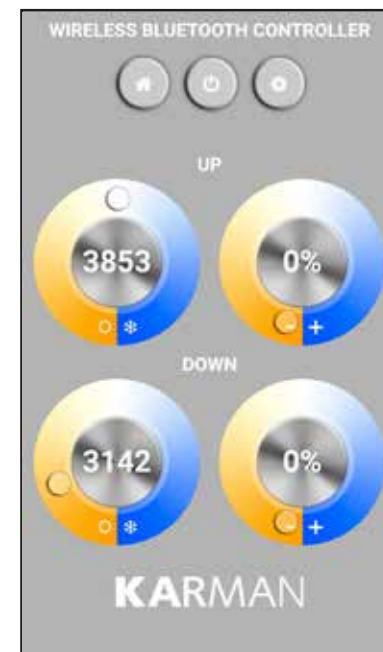

**110-120 V.  
strip led 28W**

**DRY LOCATION**

# C - 01

F

B

**Scaricabile su google play store or app store apple**  
(Downloadable via google play store or app store apple)

**“KARMAN - bluetooth controller”**

(a)

**attiva bluetooth**  
(activate bluetooth)

(b)

**impostazioni**  
(setting)

(c)

**rinomina**  
(rename)

(d)

**seleziona lampada**  
(select lamp)

(e)

**controlla lampada**  
(check lamp)