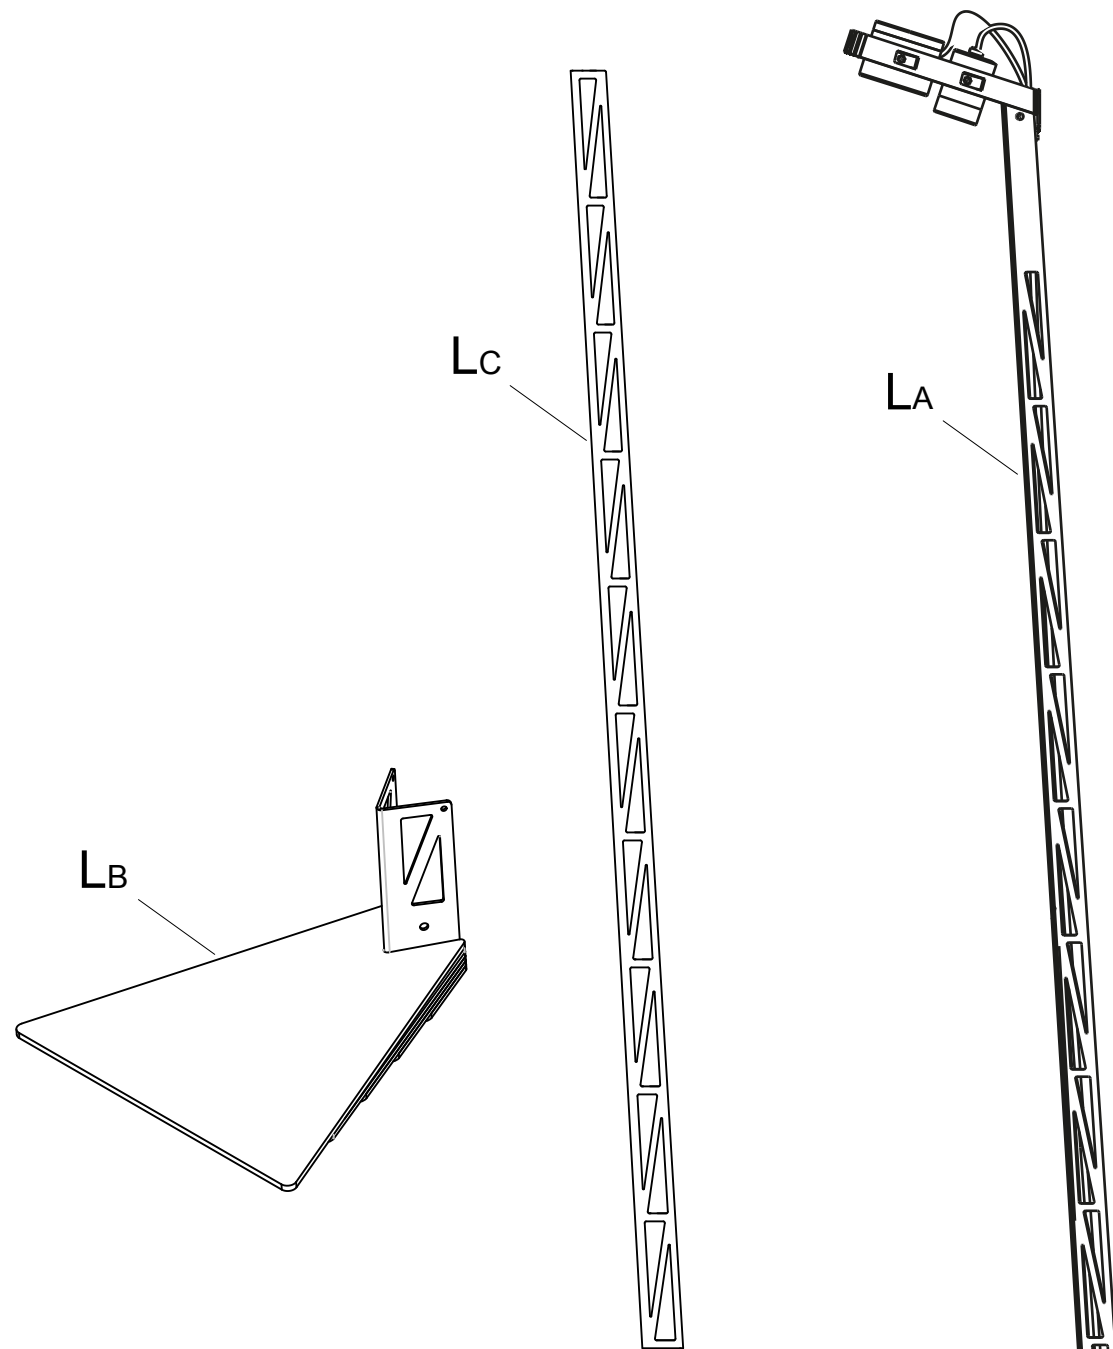

KARMAN

24V
Led 24V 8,4+16,8W

C - 01

V

4x

R

2x

B

2x

T

2x

F

1x

OPTIONAL
power supply
input: 100-240 Vac
output: 24Vdc
max 60W

⊖ ⊙ ⊕ P1J

3(1)