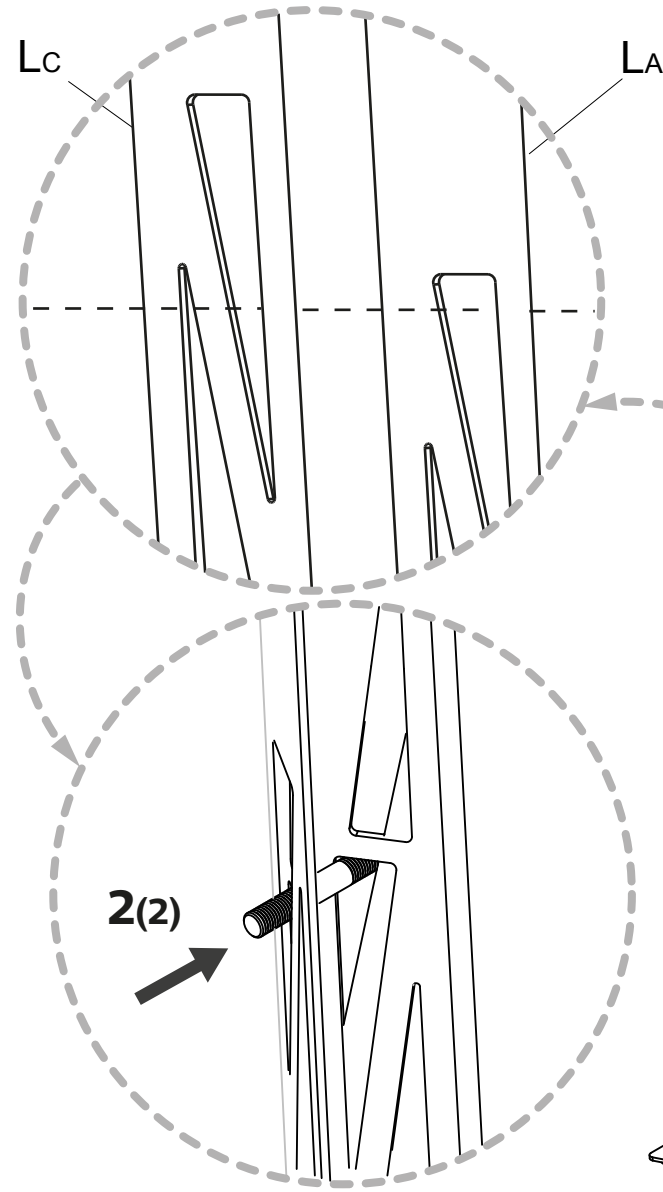

KARMAN

24V
Led 24V 8,4+16,8W

C - 01

V

4x

R

2x

B

2x

T

2x

F

1x

OPTIONAL
power supply
input: 100-240 Vac
output: 24Vdc
max 60W

⊖ ⊙ ⊕ P1J

3(1)