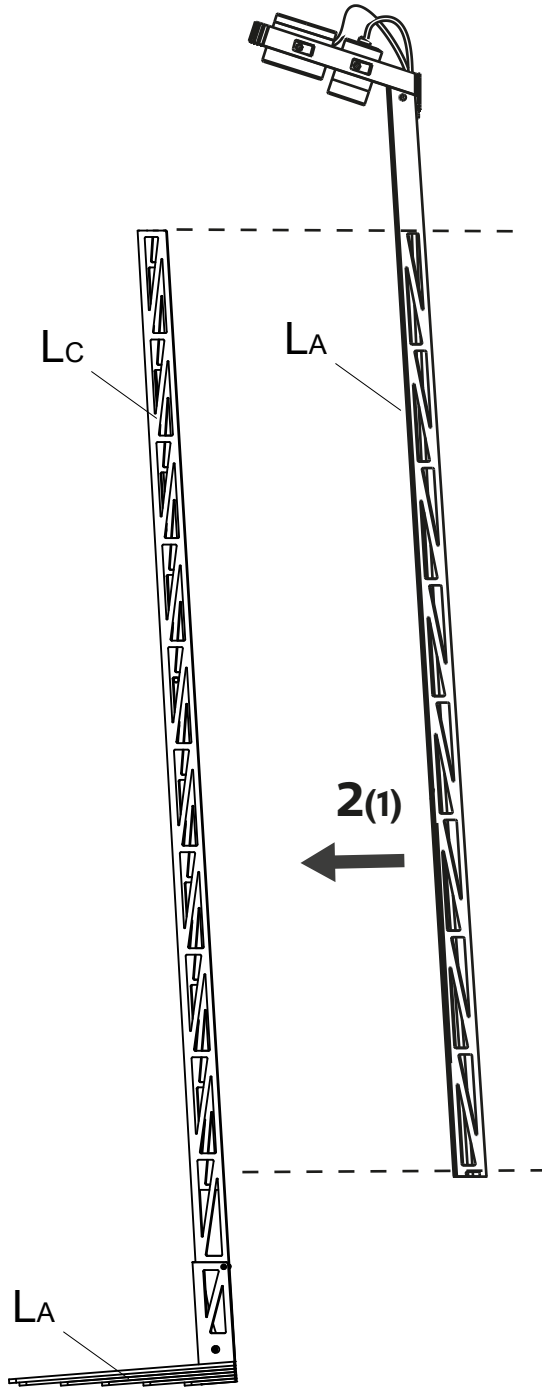

KARMAN

24V
Led 24V 8,4+16,8W

C - 01

V

4x

R

2x

B

2x

T

2x

F

1x

OPTIONAL
power supply
input: 100-240 Vac
output: 24Vdc
max 60W

⊖ ⊙ ⊕ P1J

3(1)