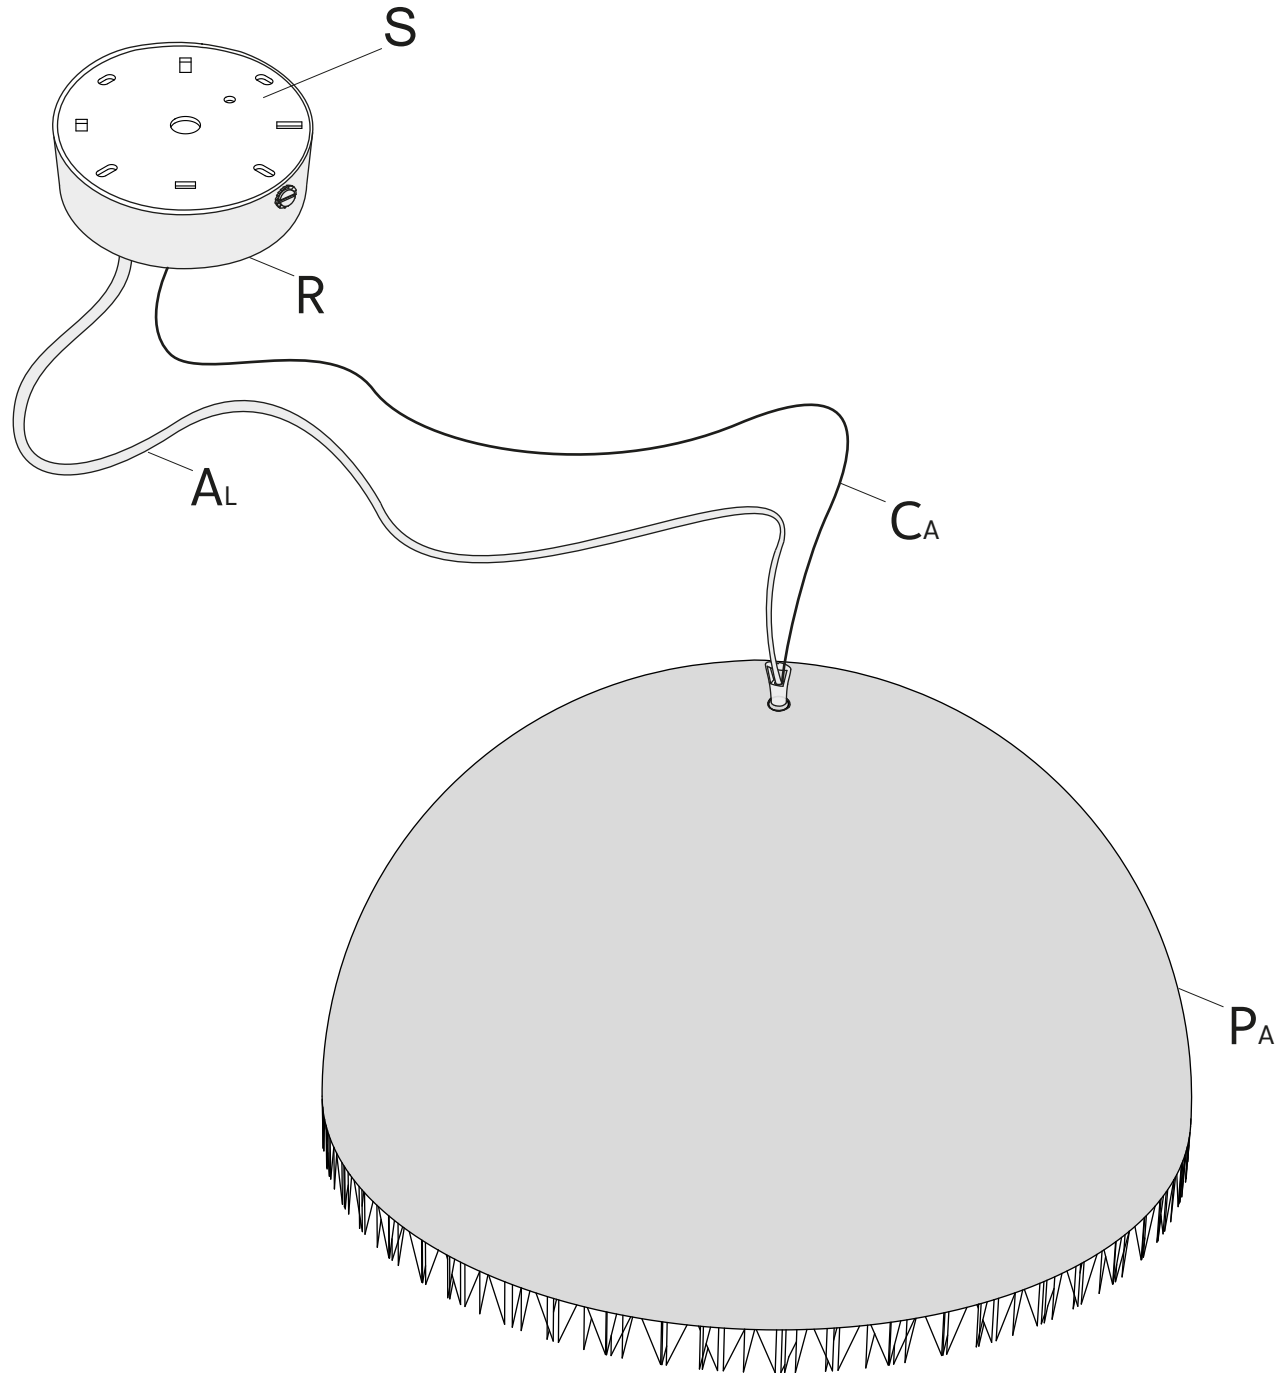

PLANCTON

SE648 1B V11
SE649 1B V11

110 V.
max 1 x 18W LED- E26

DRY LOCATION

1