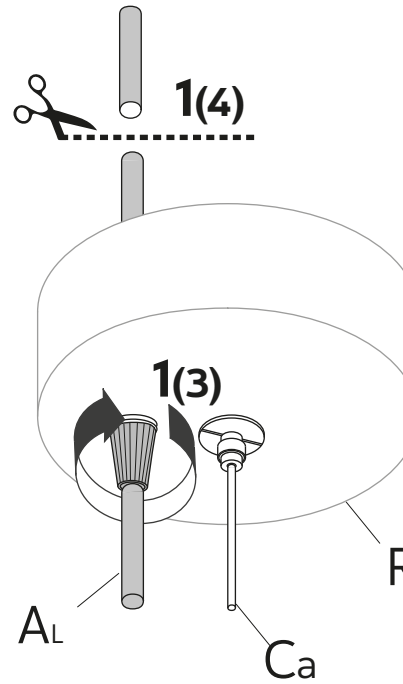

PLANCTON

SE648 1B V11
SE649 1B V11

110 V.
max 1 x 18W LED- E26

DRY LOCATION

1