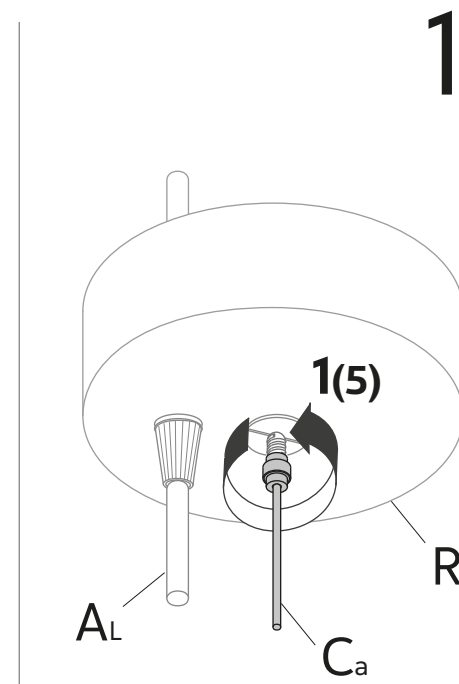

PLANCTON

SE648 1B V11
SE649 1B V11

110 V.
max 1 x 18W LED- E26

DRY LOCATION

1