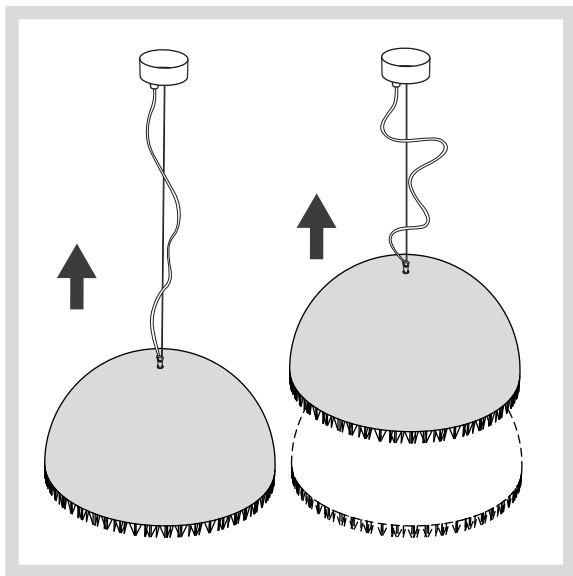

PLANCTON

SE648 1B V11
SE649 1B V11

110 V.
max 1 x 18W LED- E26

DRY LOCATION

1