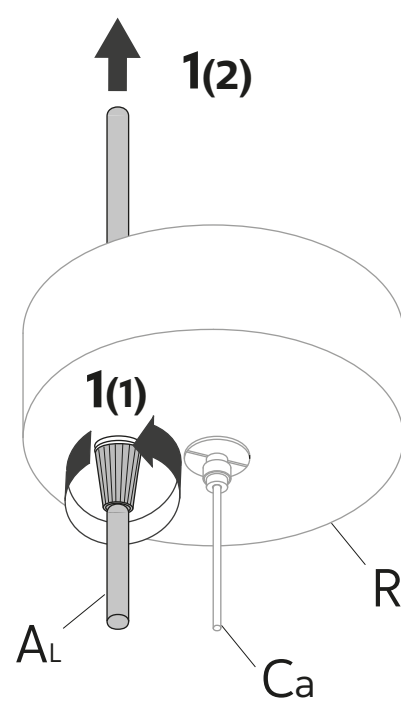

PLANCTON

SE648 1B V11
SE649 1B V11

110 V.
max 1 x 18W LED- E26

DRY LOCATION

1