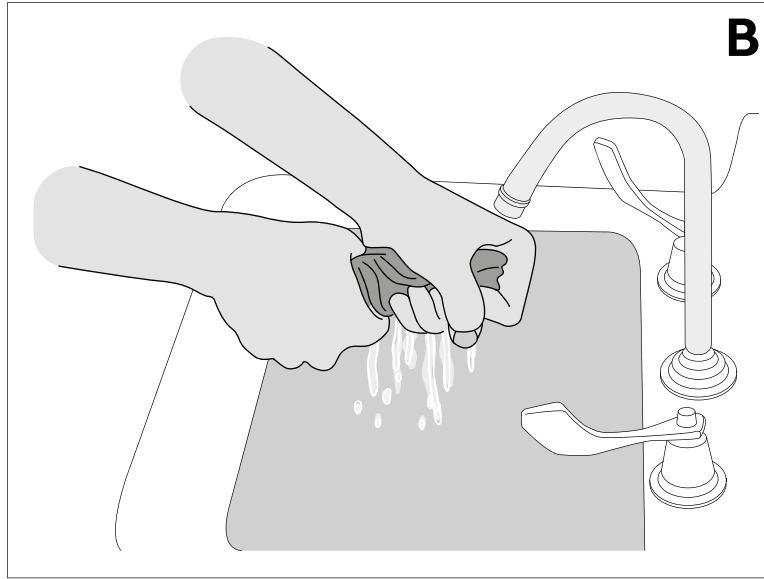

UGO RILLA

AP152 BB V11

AP152 GR V11

110V

3 x max 10W LED - E26

*we recommend to use plastic light bulbs

DRY LOCATION

chemical agents