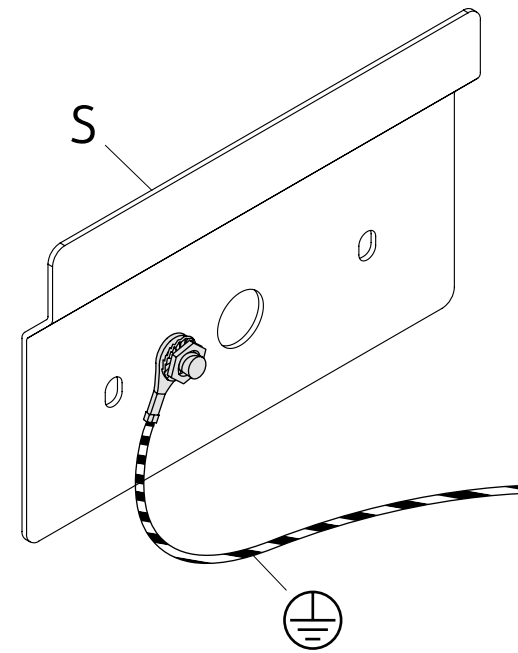

UGO RILLA

AP152 BB V11

AP152 GR V11

110V

3 x max 10W LED - E26

*we recommend to use plastic light bulbs

DRY LOCATION

chemical agents