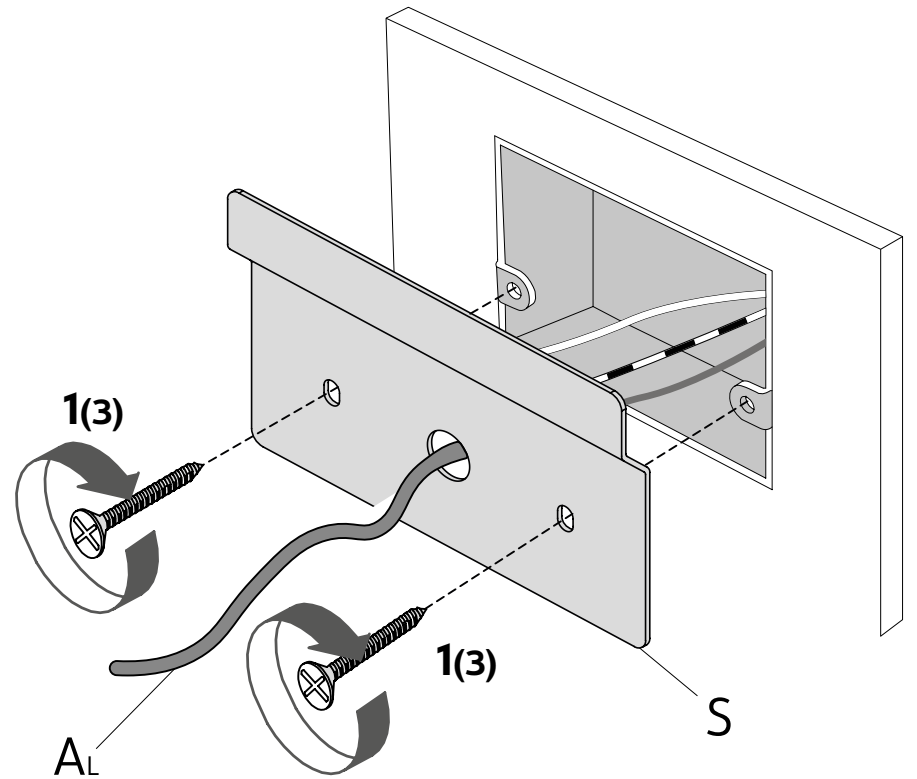

UGO RILLA

AP152 BB V11

AP152 GR V11

110V

3 x max 10W LED - E26

*we recommend to use plastic light bulbs

DRY LOCATION

chemical agents