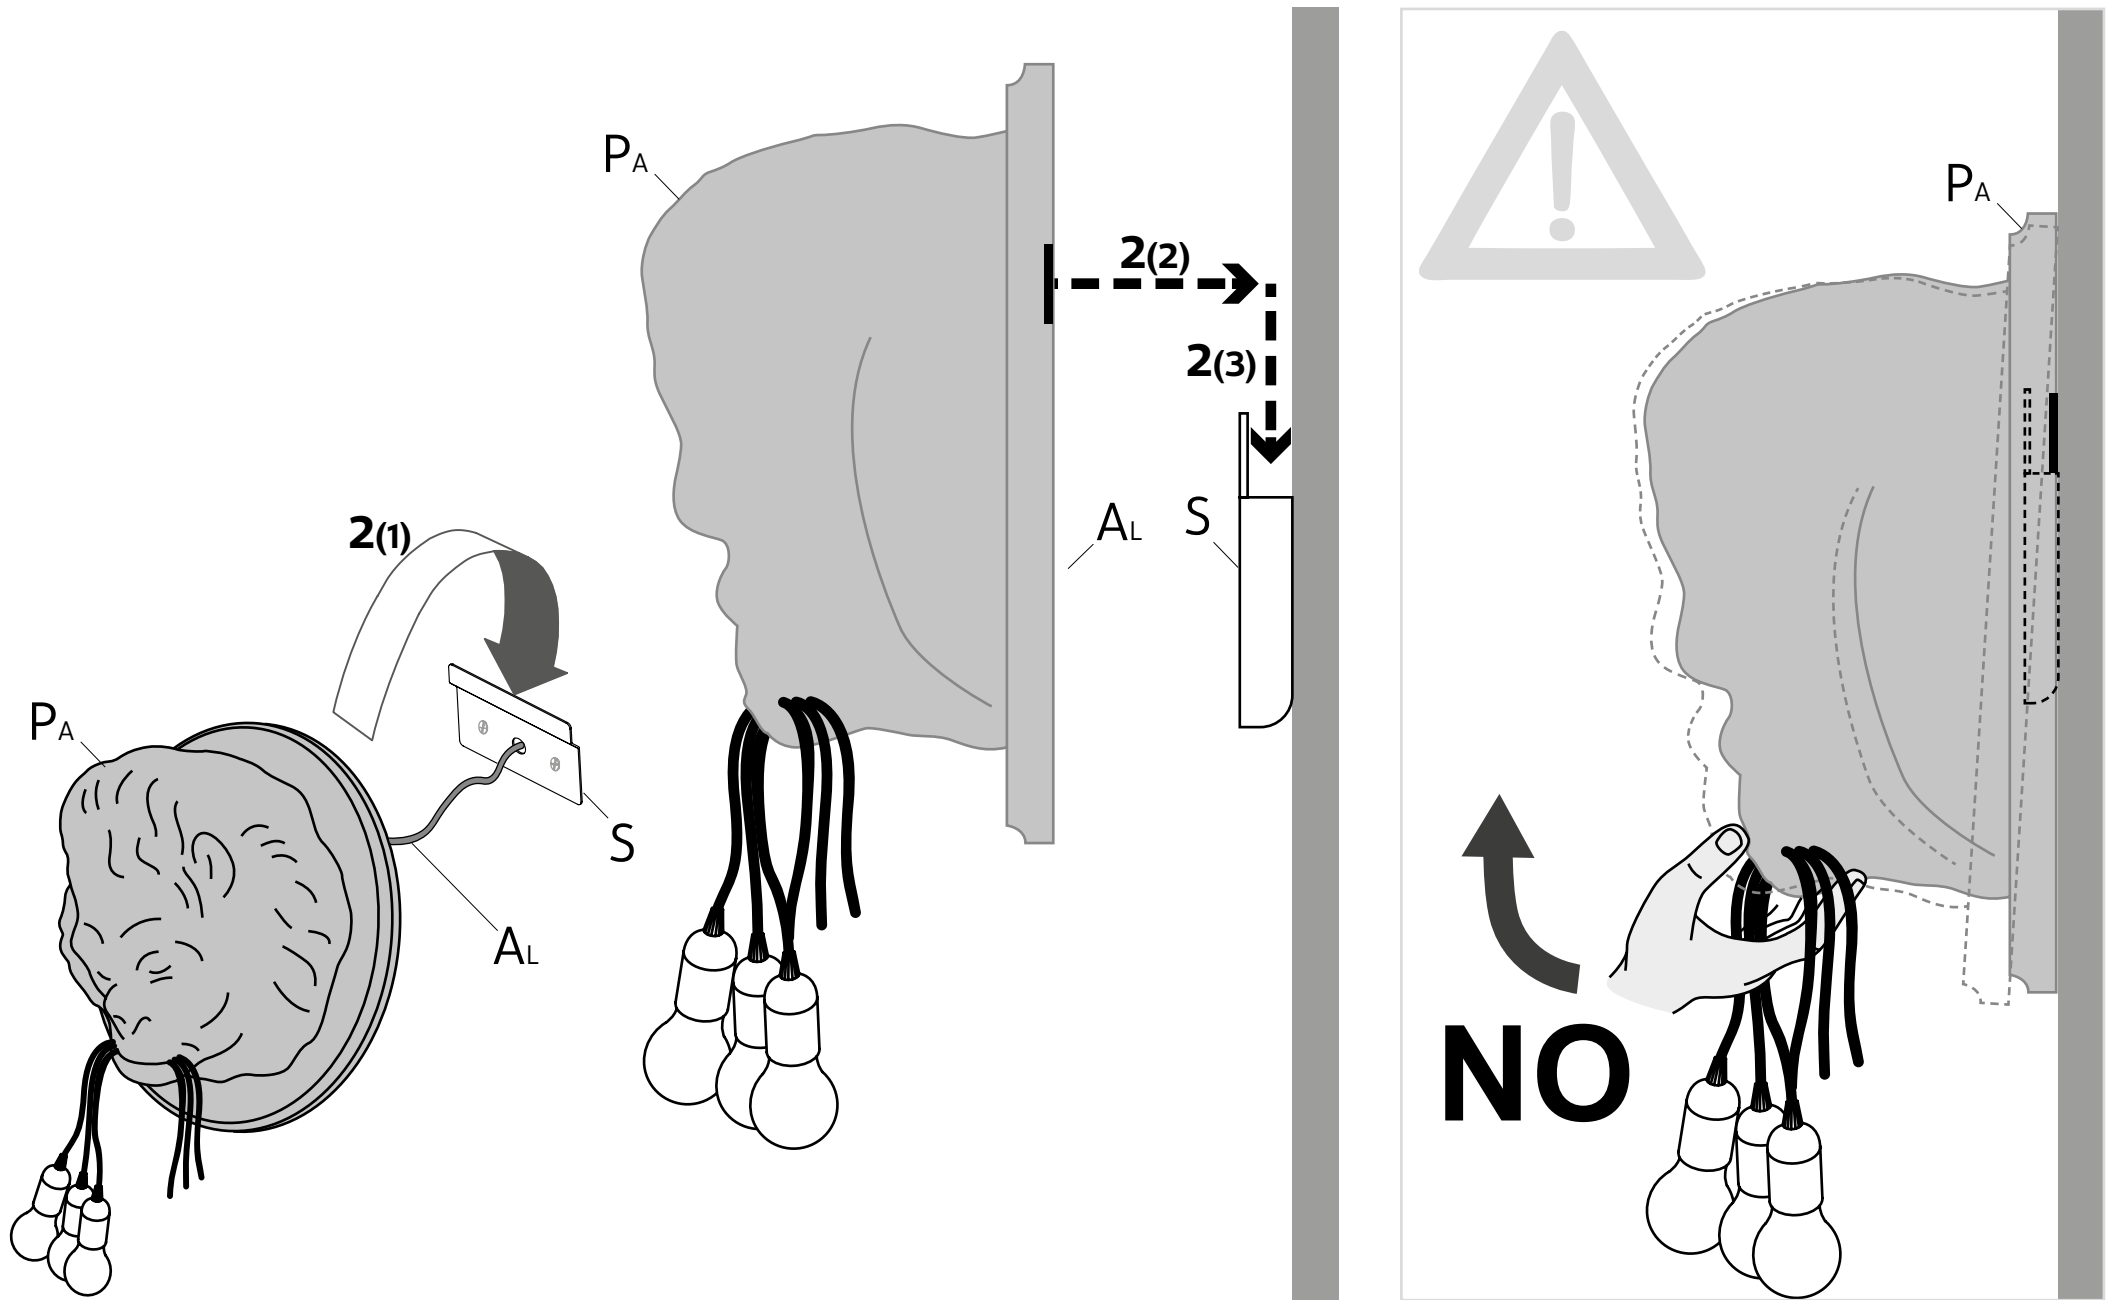

UGO RILLA

AP152 BB V11

AP152 GR V11

110V

3 x max 10W LED - E26

*we recommend to use plastic light bulbs

DRY LOCATION

chemical agents