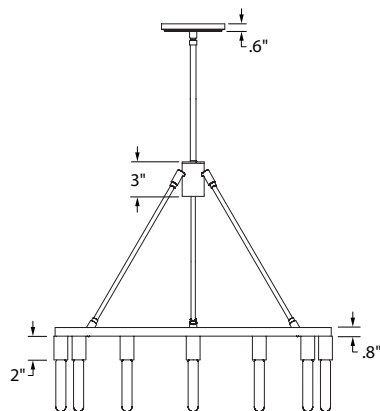

LEAD TIME

Allow approximately 6-8 weeks for fabrication. Contact Niche for details.

CHANDELIER DIMENSIONS

Ring diameter is 24". Overall height is customized to your specifications. [Click here](#) to view overall height worksheet.

VOLTAGE

120v

PRODUCT PAGE

<http://shop.nichemodern.com/product/spark-24-modern-chandelier.html>

 UL LISTED

5.50" ROUND CEILING CANOPY
WITH HANG STRAIGHT COUPLING

SPARK 24 MODERN CHANDELIER IN ARCHITECTURAL BRONZE
WITH T6.5 BULBS

SPARK 24 ORDER FORM

SUGGESTED LAMPING OPTIONS

INTERMEDIATE TUBULAR T6.5 BULBS
PICTURED ABOVE IN UP ORIENTATION

INTERMEDIATE TUBULAR T6.5 BULBS
PICTURED ABOVE IN DOWN ORIENTATION

CHANDELIER METAL FINISH OPTIONS