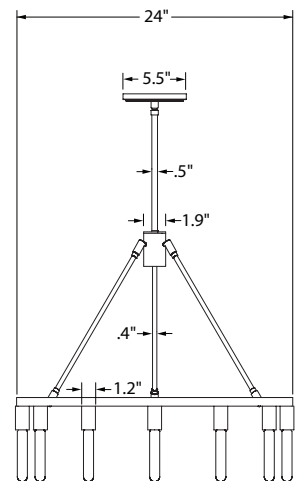

SPARK 24 MODERN CHANDELIER IN ARCHITECTURAL BRONZE
WITH T6.5 BULBS