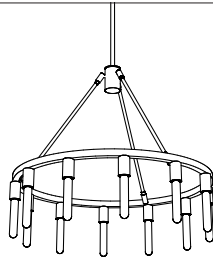

VOLTAGE

120v

PRODUCT PAGE

<http://shop.nichemodern.com/product/spark-24-modern-chandelier.html>

 UL LISTED

5.50" ROUND CEILING CANOPY
WITH HANG STRAIGHT COUPLING

SPARK 24 MODERN CHANDELIER IN ARCHITECTURAL BRONZE
WITH T6.5 BULBS

SPARK 24 ORDER FORM

SUGGESTED LAMPING OPTIONS

INTERMEDIATE TUBULAR T6.5 BULBS
PICTURED ABOVE IN UP ORIENTATION

INTERMEDIATE TUBULAR T6.5 BULBS
PICTURED ABOVE IN DOWN ORIENTATION

CHANDELIER METAL FINISH OPTIONS