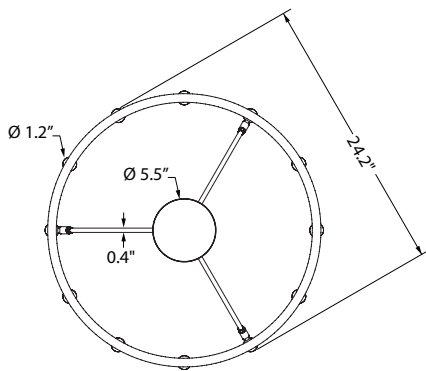

LEAD TIME

Allow approximately 6-8 weeks for fabrication. Contact Niche for details.

CHANDELIER DIMENSIONS

Ring diameter is 24". Overall height is customized to your specifications. [Click here](#) to view overall height worksheet.

SPARK 24 ORDER FORM

SUGGESTED LAMPING OPTIONS

INTERMEDIATE TUBULAR T6.5 BULBS
PICTURED ABOVE IN UP ORIENTATION

INTERMEDIATE TUBULAR T6.5 BULBS
PICTURED ABOVE IN DOWN ORIENTATION

CHANDELIER METAL FINISH OPTIONS