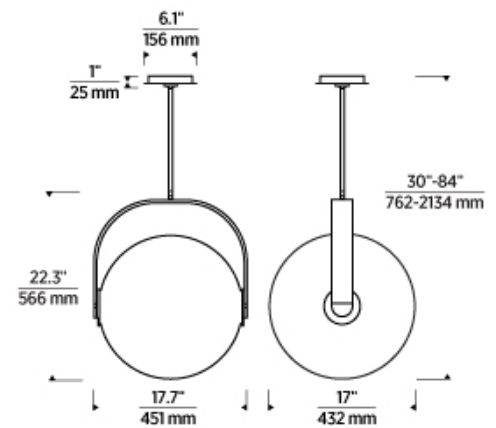

## LAMPING

Includes 14.4 watts, 1100 total delivered lumens, 2700K LED module. Dimmable with most LED compatible ELV, Triac and 0-10V dimmers. Ships with (4) 12" and (2) 6" rigid stems in coordinating finish. Can be installed on a sloped ceiling up to 20°. 120V-277V.

## SPECIFICATIONS

PRIMARY MATERIAL	Brass
SHADE MATERIAL	Glass
NET WEIGHT	
HEIGHT	23in
WIDTH	17.7in
LENGTH	17.7in
UP LIGHT / DOWN LIGHT / BOTH?	
WET LISTED	
DAMP LISTED	
DRY LISTED	
MIN. HANGING HEIGHT	30in
MAX HANGING HEIGHT	84in
TOTAL CORD LENGTH	
TOTAL STEM LENGTH	Up to 60in
STEM QTY	6
SLOPED CEILING ADAPTABLE?	Yes 20° Max
GENERAL LISTING	ETL Listed
INCLUDES	