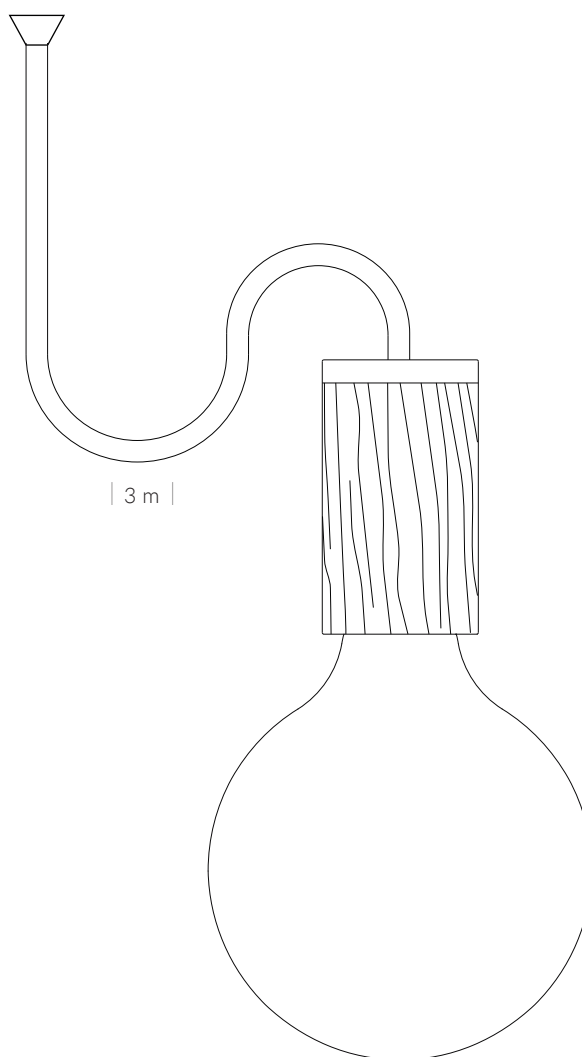

Ceiling rose material: Metal

Ceiling rose diameter: 130mm

Ceiling rose height: 25mm

Lamp holder material: Oak/Brass

Lamp holder diameter: 40mm

Lamp holder height: 65mm

WARNINGS

- For indoor use only
- Do not exceed max wattage
- Must permanently fix to mounting surface

ADJUSTING

- Disconnect plug from socket
- Remove cable holder from fixing surface
- Adjust luminaire as required
- Re-install following instructions

PENDANT

OAK KNUCKLE

110-120V | LUMINAIRE CLASS II | MAX 60W

tala

CONSERVATION
THROUGH
BEAUTY

PENDANT
WALNUT KNUCKLE

WALT-KP-01-US

SPECIFICATION

Volts: 110 - 120V

HRTZ: 50HZ

Dimmable: N/A

Ceiling rose diameter: 130mm

Ceiling rose height: 25mm

Lamp holder material: Walnut/Brass

Lamp holder diameter: 40mm

Lamp holder height: 65mm

WARNINGS

- For indoor use only
- Do not exceed max wattage
- Must permanently fix to mounting surface