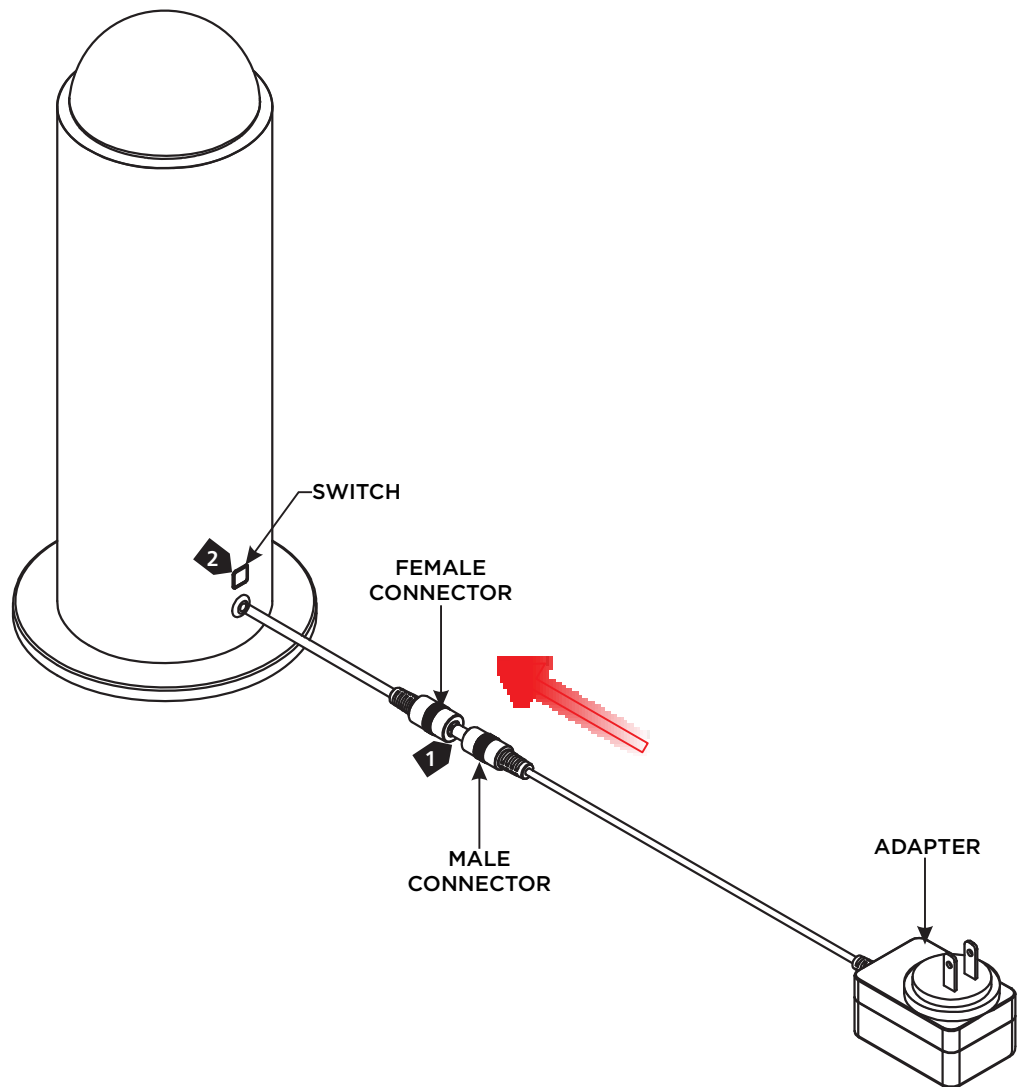

Ebell Table Lamp

700PRTEBL12_, 700PRTEBL24_ | 1.0

GENERAL PRODUCT INFORMATION:

This product is suitable for dry locations only.

SAVE THESE INSTRUCTIONS!

7400 Linder Ave., Skokie, IL 60077
 T 847.410.4400 | F 847.410.4500
www.techlighting.com

Install the Fixture

1A

- 1 Connect the male connector from the adapter to the female adapter on the fixture.
- 2 Use the switch to cycle the dimming and on/off settings.