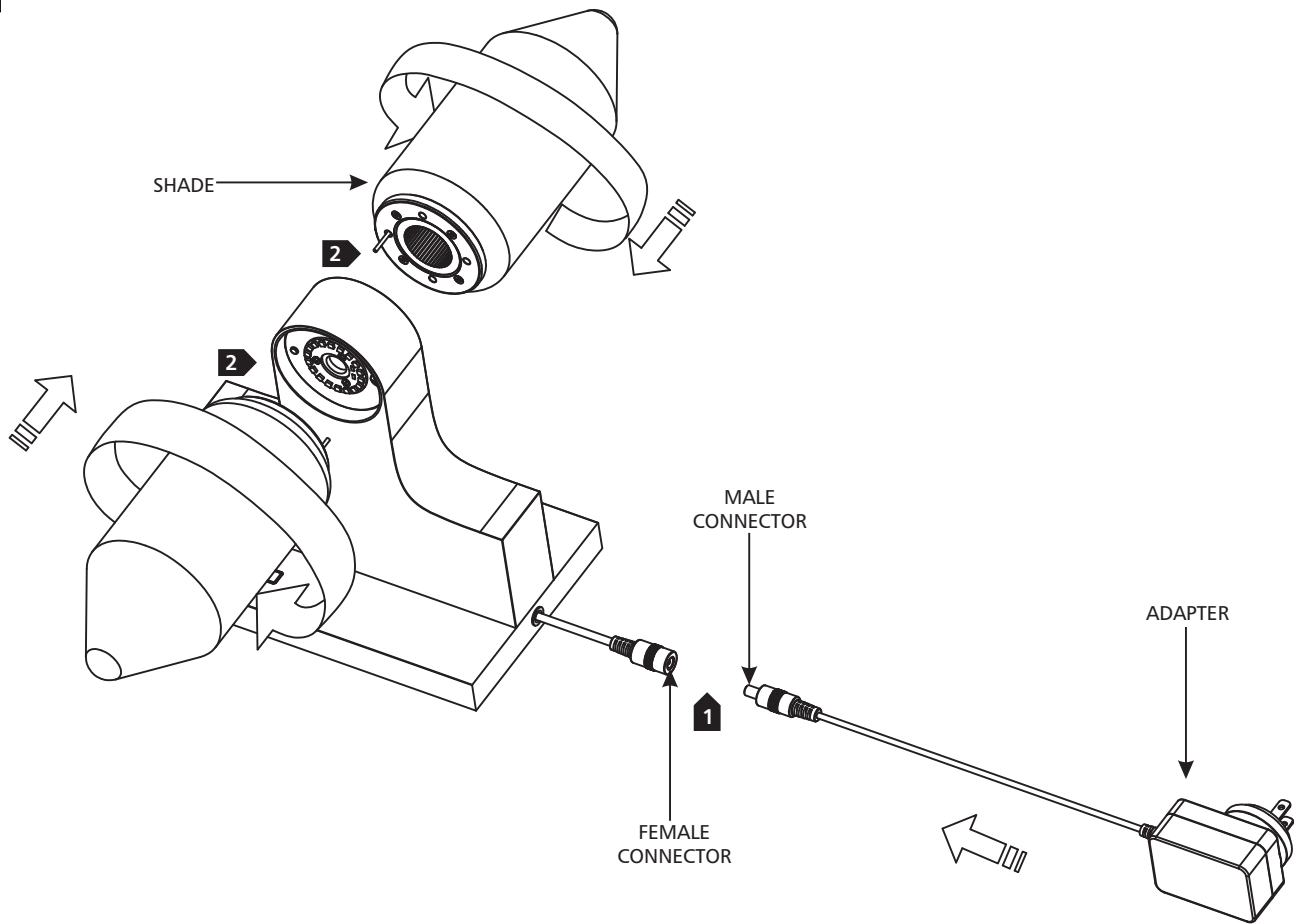

Langston Table Lamp

700PRTLGSN8_ 1.0

GENERAL PRODUCT INFORMATION:

This product is suitable for dry locations only.

SAVE THESE INSTRUCTIONS!

TECH LIGHTING
7400 Linder Ave., Skokie, IL 60077
T 847.410.4400 | F 847.410.4500
www.techlighting.com

Install the Fixture

1A

- 1 Connect the male connector from the adapter to the female adapter on the fixture.
- 2 Screw the shades onto the fixture.