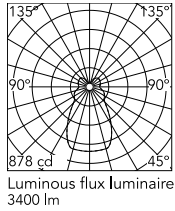

Schematic light drawing

h(m)	E(lx)	D(m)
1	878	1.48
2	219	2.97
3	98	4.45
4	55	5.94
5	35	7.42

Photometric

Lighting type	Total
Light distribution	Symmetric

Electrical

Insulation class	I
Frequency (Hz)	60
Main voltage (Vac)	120
Dimmable	Yes
Dimming interface	Remote Dimmable (Dimmer Not Included)
Batteries inside	No