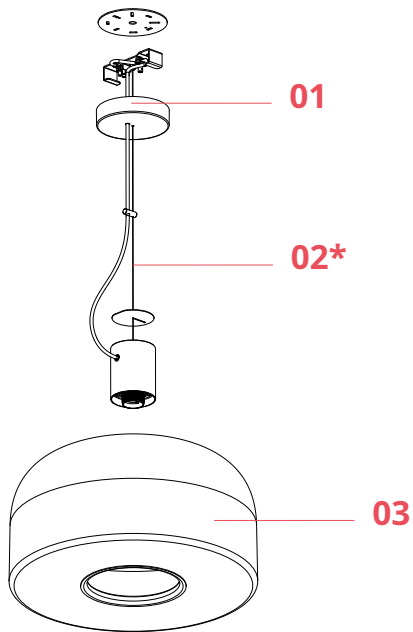

## Bellhop Glass S1

Designed by Edward Barber and Jay Osgerby, 2025

Halogen - 75W

Bellhop Glass Suspension can be used it as an ambient but also as a task light, which directly illuminates, with a non-blinding cone of light, the surface on which it is suspended. The hole in the bottom part of the lamp, protected by an aluminum element, is shaped to direct the light (and change the bulb) avoiding the diffusion up to the eyes of those sitting at the table. A cone of light is therefore created inside the suspended Bellhop Glass, which expands homogeneously in the environment on all sides and lands on the table precisely, like a torch, visually signaled by the colored aluminum ring that surrounds the lower opening of the lamp.

## Bellhop Glass S2

Designed by Edward Barber and Jay Osgerby, 2024

Halogen - 75W

Bellhop Glass Suspension can be used it as an ambient but also as a task light, which directly illuminates, with a non-blinding cone of light, the surface on which it is suspended. The hole in the bottom part of the lamp, protected by an aluminum element, is shaped to direct the light (and change the bulb) avoiding the diffusion up to the eyes of those sitting at the table. A cone of light is therefore created inside the suspended Bellhop Glass, which expands homogeneously in the environment on all sides and lands on the table precisely, like a torch, visually signaled by the colored aluminum ring that surrounds the lower opening of the lamp.

## Schematic light drawing

h(m)	E lx	D(m)
1	927	1.15
2	232	2.30
3	103	3.45
4	58	4.60
5	37	5.75

## Spare Parts

- |     |   |           |
|-----|---|-----------|
| 01. | Bellhop Glass S cioko ceiling rose assembly | RFU108126 |
| 02. | Steel cable 3 meters                        | RF36887   |
| 04. | Bellhop Glass S2 white diffuser brown ring  | F1083026  |