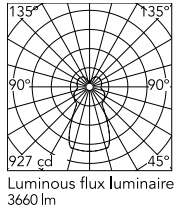

Schematic light drawing

h(m)	E lx	D(m)
1	927	1.15
2	232	2.30
3	103	3.45
4	58	4.60
5	37	5.75

Photometric

Lighting type	Total
Light distribution	Symmetric

Electrical

Insulation class	I
Frequency (Hz)	60
Main voltage (Vac)	120
Dimmable	Yes
Dimming interface	Remote Dimmable (Dimmer Not Included)
Batteries inside	No