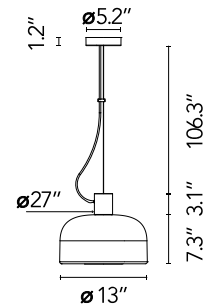

Halogen - 75W

Bellhop Glass Suspension can be used it as an ambient but also as a task light, which directly illuminates, with a non-blinding cone of light, the surface on which it is suspended. The hole in the bottom part of the lamp, protected by an aluminum element, is shaped to direct the light (and change the bulb) avoiding the diffusion up to the eyes of those sitting at the table. A cone of light is therefore created inside the suspended Bellhop Glass, which expands homogeneously in the environment on all sides and lands on the table precisely, like a torch, visually signaled by the colored aluminum ring that surrounds the lower opening of the lamp.

Are you a professional and your project needs consulting and support?

[BOOK AN APPOINTMENT](#)