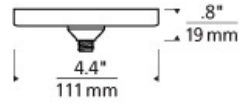

F R E E J A C K

FreeJack Port With Canopy

DESCRIPTION

4" round and 4" square canopies mounts to a standard 4" junction box with round plaster ring (provided by electrician). 2" square canopy mounts to our special 2" square, 3.5" deep junction box (included).

INSTALLATION

4" Round Canopy: mounts to either a 4" square electrical box with round plaster ring or an octagonal electrical box (not included). 4" Square Canopy: mounts to either a 4" square electrical box with round plaster ring or an octagonal electrical box (not included). 2" Square Canopy: mounts to Tech Lighting's special 2" square, 3.5" deep electrical box with mounting bar (included). For ceiling or wall. If wall mounting, head should be no longer than 6".

OTHER

For use with remote transformer and any FreeJack pendant or head (sold separately).

WEIGHT

0.6-0.9lb / 0.27-0.41kg ±

freejack port with canopy

ORDERING INFORMATION

700FJFCP	SHAPE OR SIZE	FINISH
2S	2" SQUARE	Z ANTIQUE BRONZE
4R	4" ROUND	B BLACK
4S	4" SQUARE	C CHROME
		S SATIN NICKEL
		W WHITE