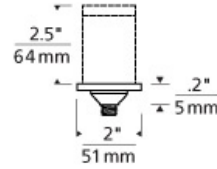

F R E E J A C K

FreeJack Port Alone T20

DESCRIPTION

Minimal 1-1/2" diameter, 2-1/2" deep. Can be installed in a range of locations. Access to back of ceiling is not needed.

INSTALLATION

Mounts to Tech Lighting's special cylindrical 1-1/2" diameter, 2-1/2" deep junction box (included). Access to back of ceiling is not needed. If wall mounting, head should be no longer than 6".

OTHER

For use with remote transformer and any FreeJack pendant or head (sold separately).

ORDERING INFORMATION

700FJFCP SHAPE OR SIZE	FINISH
1.5" ROUND	Z ANTIQUE BRONZE C CHROME S SATIN NICKEL W WHITE

TECH LIGHTING®

7400 Linder Avenue T 847.410.4400
Skokie, Illinois 60077 F 847.410.4500

Tech Lighting, L.L.C.

700FJFCP _____

FIXTURE TYPE: _____

JOB NAME: _____

NOTES: _____

_____

_____