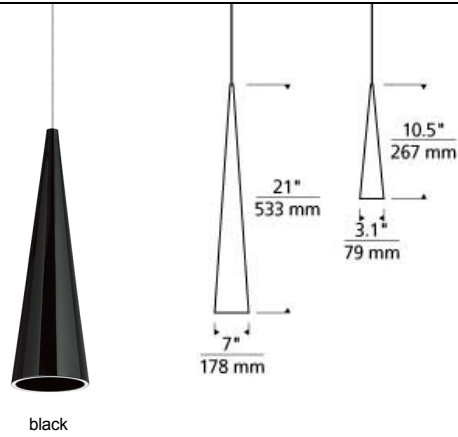

LOW - VOLTAGE PENDANTS

Pinnacle Pendant

DESCRIPTION

Sophistication meets simplicity in the Pinnacle pendant by Tech Lighting. This sleek glass cone will add subtle drama with a punch of task lighting in any setting. While the white glass provides a soft translucent glow, the black glass is totally impermeable by light for a deeply rich look. The Pinnacle is available in two distinct sizes, allowing for greater design customization, either size will be ideal for kitchen island task lighting, dining room lighting and hallway lighting. Available lamping options include fully dimmable energy efficient LED or no-lamp, leaving you the option to light this fixture with your preferred lamping. Small rated for (1) low-voltage, 35 watt max MR16/Dimmable with low-voltage electronic or magnetic dimmer (based on the transformer) (Lamp Not Included) Large rated for (1) low-voltage, 50 watt max, bi-pin/Dimmable with low-voltage electronic or magnetic dimmer (based on the transformer) (Lamp Not Included) LED includes 12 volt 8 watt, 300 delivered lumens, 3000K, replaceable SORAA® LED module. Dimmable with low-voltage electronic or magnetic dimmer (based on transformer). Works with SORAA.

black

INSTALLATION

Socket terminates with FreeJack male connector, which may be installed into a system connector. Elements ordered with a system prefix include a connector for that system.

ACCESSORIES & OPTICAL CONTROLS

SORAA® LED Bi-Pin Replacement Pendant Module, Swag Hook

WEIGHT

1-1.9lb / 0.45-0.86kg ±

small black

large black

small white

large white

ORDERING INFORMATION