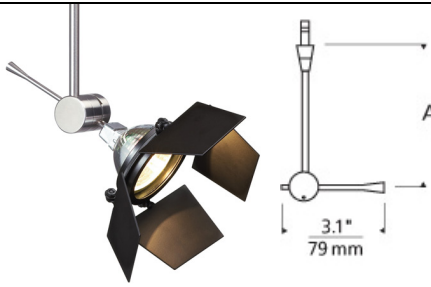

LOW - VOLTAGE HEADS

Sprocket Head

DESCRIPTION

Sleek Sprocket, with its removable handle, has many accessory options. Head rotates 360° and pivots 300° on vertical axis. Low-voltage, MR16 lamp of up to 75 watts (not included). Works with SORAA.

INSTALLATION

Socket terminates with FreeJack male connector, which may be installed into a system connector. Elements ordered with a system prefix include a connector for that system.

ACCESSORIES & OPTICAL CONTROLS

Backlight Shield, Barndoors, Snap Louver Lens Holder

WEIGHT

0.35-0.9lb / 0.16-0.41kg ±

ORDERING INFORMATION

700 SYSTEM	SP	LENGTH (A)	FINISH
FJ	FREEJACK	1 1"	Z ANTIQUE BRONZE
MP	MONOPOINT	3 3"	C CHROME
MO	MONORAIL	6 6"	S SATIN NICKEL
MO2	TWO-CIRCUIT MONORAIL	12 12"	
WMO	WALL MONORAIL	18 18"	
		24 24"	

Note: MP includes 4" Round Flush Canopy.