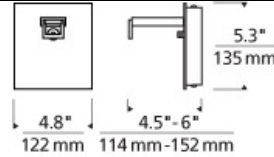

WALL COLLECTION

Ensu Wall

DESCRIPTION

Turn virtually any Tech Lighting low-voltage FreeJack pendant into a wall sconce. The integrated telescoping arm accommodates any pendant under 7.5 inches in diameter. The Ensu wall canopy can mount to either a 4" square electrical box with round plaster ring or an octagonal electrical box (not included). Includes low-voltage electronic transformer. Halogen version dimmable with a standard incandescent dimmer. LED version dimmable with a low-voltage electronic dimmer.

INSTALLATION

This product can mount to either a 4" square electrical box with round plaster ring or an octagonal electrical box (not included).

WEIGHT

2.34lb / 1.06kg ±

satin nickel shown
with alina (not
included)