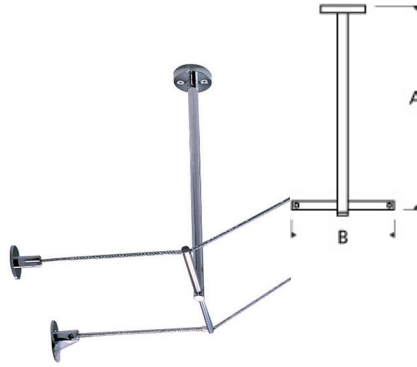

K A B L E L I T E

Kable Lite Rigid T Standoff

DESCRIPTION

Mounts to ceiling. Provides support for long runs or runs with a changing cable drop. Offered for a range of drops and cable separations. Not field-cuttable. To run the system just beneath a surface transformer, use the 5" drop.

WEIGHT

0.25-0.75lb / 0.11-0.34kg ±

kable lite rigid t
standoff

ORDERING INFORMATION

700KTSO	LENGTH (A)	CABLE SEPARATION	FINISH
01	1"	01 1"	C CHROME
02	2.5"	02 2"	S SATIN NICKEL
05	5"	03 3.5"	
12	12"	05 5.5"	
		08 8"	