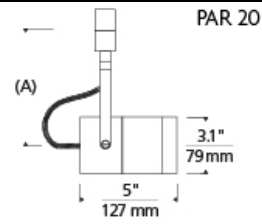

LINE - VOLTAGE HEADS

Spot Incandescent PAR Head

DESCRIPTION

Classic die cast aluminum head, pivots vertically 180°, rotates horizontally 350°. Features vertical and horizontal locking mechanisms. 120 volt incandescent PAR20 lamp with E26 medium base up to 50 watts; PAR30 Short lamp with E26 medium base up to 75 watts (lamp not included). Holds up to two lenses or louvers, sold separately.

ACCESSORIES & OPTICAL CONTROLS

Colored Lens, Dichroic Lens, Diffuser Lens, Linear Spread Lens, Soft Focus Lens, UV Filter

WEIGHT

1.8-3.3lb / 0.82-1.5kg ±

par20

par30

ORDERING INFORMATION

700 SYSTEM	SPT	SHAPE OR SIZE	LENGTH (A)	FINISH
PJ	POWERJACK	20 PAR20	08 5.1"	S SATIN NICKEL
TT	SINGLE-CIRCUIT T-TRAK	30S PAR30 SHORT	(PAR20) 08 6.4"	W WHITE
TT2	TWO-CIRCUIT T-TRAK		(PAR30 SHORT) 12 11.1"	