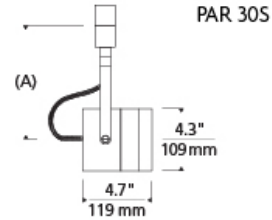

LINE - VOLTAGE HEADS

Spot Incandescent PAR Head

DESCRIPTION

Classic die cast aluminum head, pivots vertically 180°, rotates horizontally 350°. Features vertical and horizontal locking mechanisms. 120 volt incandescent PAR20 lamp with E26 medium base up to 50 watts; PAR30 Short lamp with E26 medium base up to 75 watts (lamp not included). Holds up to two lenses or louvers, sold separately.

ACCESSORIES & OPTICAL CONTROLS

Colored Lens, Dichroic Lens, Diffuser Lens, Linear Spread Lens, Soft Focus Lens, UV Filter

WEIGHT

1.8-3.3lb / 0.82-1.5kg ±

par20

par30

ORDERING INFORMATION

700 SYSTEM	SPT	SHAPE OR SIZE	LENGTH (A)	FINISH
PJ	POWERJACK	20 PAR20	08 5.1"	S SATIN NICKEL
TT	SINGLE-CIRCUIT T-TRAK	30S PAR30 SHORT	(PAR20) 08 6.4"	W WHITE
TT2	TWO-CIRCUIT T-TRAK		(PAR30 SHORT) 12 11.1"	