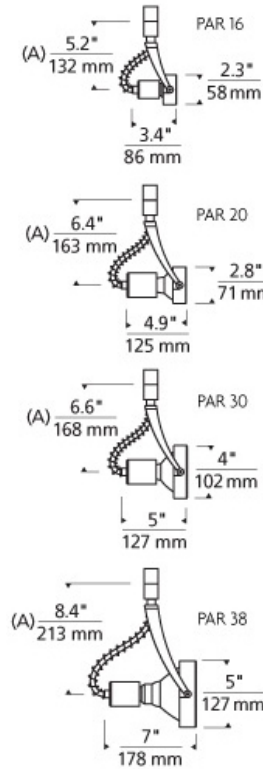

LINE - VOLTAGE HEADS

Sportster Incandescent PAR Head

DESCRIPTION

Minimal, stylish head, pivots vertically 180°, rotates horizontally 350°. Features vertical and horizontal locking mechanisms. 120 volt incandescent PAR16 lamp with GU10 base up to 50 watts; PAR20 lamp with E26 medium base up to 50 watts; PAR30 lamp with E26 medium base up to 75 watts; PAR38 lamp with E26 medium base up to 120 watts (lamp not included).

ACCESSORIES & OPTICAL CONTROLS

Sportster Louver Lens Holder

WEIGHT

5.1lb / 2.31kg ±

par16

par20

par30

par38

ORDERING INFORMATION

700 SYSTEM	SS	SHAPE OR SIZE	LENGTH (A)	FINISH
PJ	POWERJACK	16 PAR16	08 5.2"	S SATIN NICKEL
TT	SINGLE-CIRCUIT T-TRAK	20 PAR20	(PAR16) 08 6.4"	W WHITE
TT2	TWO-CIRCUIT T-TRAK	30 PAR30	(PAR20) 08 6.6"	
		38 PAR38	(PAR30) 08 6.6"	
			08 8.4"	
			(PAR38) 12 11.1"	

To order this head for use with Halo*, Juno*, or Lightolier* 120 volt single-circuit track, order as follows:

Substitute **700TT** with one of the following: **700TH** (fits Halo*), **700TJ** (fits Juno*) or **700TI** (fits Lightolier*) and by substituting the finish with one of the following: **BS** (Black/Satin Nickel), **BW** (Black/White), **WS** (White/Satin Nickel) or **WW** (White/White).