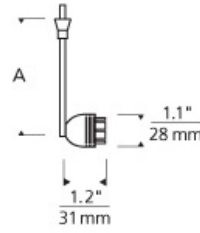

LOW - VOLTAGE HEADS

Tilt Head

DESCRIPTION

Flexible minimalist head with multiple accessory options; rotates 360°, pivots 90°. Low-voltage, MR16 lamp of up to 50 watts (not included). Works with SORAA.

INSTALLATION

Socket terminates with FreeJack male connector, which may be installed into a system connector. Elements ordered with a system prefix include a connector for that system.

ACCESSORIES & OPTICAL CONTROLS

Bell Shade, Belladonna Shade, Cone Glass Shield, Cone Onyx Shield, Firebird Glass Shield, Lil Egypt Shade, Prism Glass Shield, Round Glass Shield, Scavo Glass Shade, Soda Glass Shade, Tinkerbell Shade, Tinkerbell Shade With Integrated Lens Holder

WEIGHT

0.7lb / 0.32kg ±

ORDERING INFORMATION

700 SYSTEM	TLT	LENGTH (A)	FINISH
FJ	FREEJACK	2"	Z ANTIQUE BRONZE
MP	MONOPOINT	06 6"	C CHROME
MO	MONORAIL	12 12"	S SATIN NICKEL
MO2	TWO-CIRCUIT MONORAIL	18 18"	
WMO	WALL MONORAIL		

Note: MP includes 4" Round Flush Canopy.

TECH LIGHTING®

7400 Linder Avenue
Skokie, Illinois 60077

T 847.410.4400
F 847.410.4500

Tech Lighting, L.L.C.

700 ____ TLT ____ ____

FIXTURE TYPE: _____

JOB NAME: _____

NOTES: _____

_____

_____