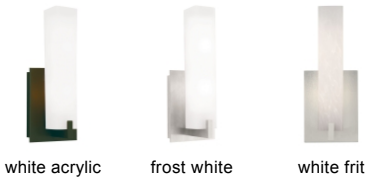

white acrylic

frost white

white frit

ORDERING INFORMATION

700WSCOS COLOR	FINISH	LAMP
Y ACRYLIC LENS	Z ANTIQUE BRONZE	INCANDESCENT 120V (T20)
F FROST	C CHROME	-LED LED 80 CRI 3000K 120V
W WHITE FRIT	S SATIN NICKEL	-LED277 LED 80 CRI 3000K 277V

Acrylic not available with incandescent lamp.

TECH LIGHTING®

7400 Linder Avenue
Skokie, Illinois 60077

T 847.410.4400
F 847.410.4500

Tech Lighting, L.L.C.

700WSCOS _____

FIXTURE TYPE: _____

JOB NAME: _____

NOTES: _____

_____

_____

©2018 Tech Lighting, L.L.C. All Rights Reserved. The "Tech Lighting" graphic is a registered trademark of Tech Lighting, L.L.C. Tech Lighting reserves the right to change specifications for product improvements without notification.