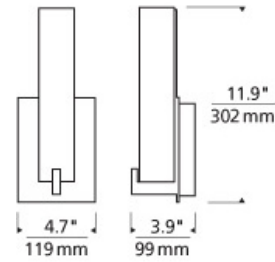

### INSTALLATION

This product can mount to either a 4" square electrical box with round plaster ring or an octagonal electrical box (not included).

### WEIGHT

3.5lb / 1.59kg ±

frost

white acrylic

frost white

white frit