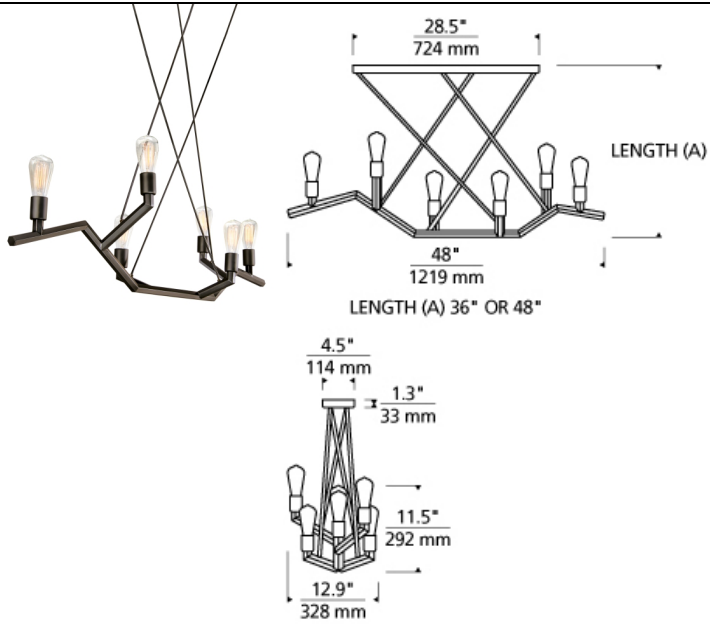

LINEAR SUSPENSION

Akimbo Linear Suspension

DESCRIPTION

Inspired by the beauty of leafless winter tree branches the Akimbo suspension piece by Tech Lighting features jagged lines and an asymmetrical shape. The classic Edison-style lamping adds warmth and a touch of visual stimulation to this linear nature inspired fixture. The Akimbo comes in two finishes, black and antique bronze both colors add warmth and charm to the Akimbo suspension fixture. Scaling at 48" long the Akimbo is ideal for dining room lighting, family room lighting and home office lighting. Available lamping options include energy efficient LED or no-lamp, leaving you the option to light this fixture with your preferred lamping. Available in two factory supplied stem lengths. Rated for (6) 120V, 60 watt, E26 medium base lamps (Lamp Not Included) LED includes (6) 120V, 3.5 watt, 300 delivered lumens (1800 total delivered lumens), 2700K medium base LED vintage Squirrel Cage lamps LED version dimmable with LED electronic dimmer.

INSTALLATION

This product can mount to either a 4" square electrical box with round plaster ring or an octagonal electrical box (not included).

WEIGHT

22.5-23lb / 10.21-10.43kg ±

antique bronze

black

ORDERING INFORMATION

700LSAKMB	LENGTH (A)	FINISH	LAMP
	36 36"	Z ANTIQUE BRONZE	NO LAMP
	48 48"	B BLACK	

7400 Linder Avenue T 847.410.4400
Skokie, Illinois 60077 F 847.410.4500

Tech Lighting, L.L.C.

700LSAKMB _____

FIXTURE TYPE: _____