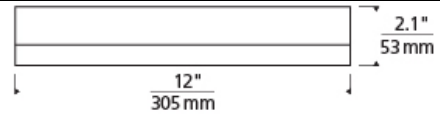

FLUSH & SEMI-FLUSH MOUNT

Finch Flush Mount Ceiling

DESCRIPTION

Clean lines and edge-lit LED light guide technology combine in this ultra-slim modern flush mount that is just two inches deep. Round includes 29 watt, 1230 net lumen, 3000K LED. Square includes 27 watt, 1450 net lumen, 3000K LED. Dimmable with low-voltage electronic dimmer.

INSTALLATION

This product can mount to either a 4" square electrical box with round plaster ring or an octagonal electrical box (not included).

WEIGHT

5.11lb / 2.32kg ±

antique bronze round

satin nickel round