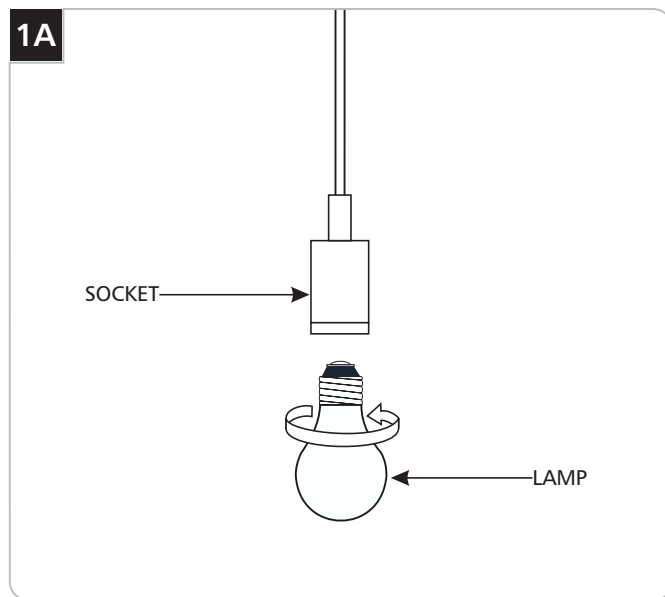

### GENERAL PRODUCT INFORMATION:

This product is suitable for damp locations.

This product can be dimmed with a LED or TRIAC dimmer. Consult lamp manufacturer for additional information.

The fixture cord may be draped, wrapped, or otherwise routed around objects (e.g. pipes, ducts, etc.).

### Install the Lamp

**CAUTION:** To reduce the risk of a burn or electric shock during relamping, disconnect the power to the fixture.

Refer to fixture marking for lamp information.

- 1 Screw the lamp into the socket.