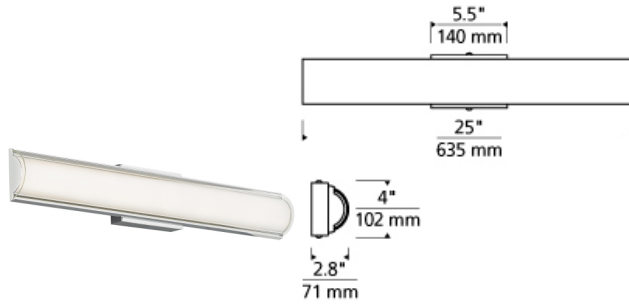

BATH COLLECTION

Jaxon Bath

DESCRIPTION

Slumped transparent glass over an inner glass diffuser provides a modern, sophisticated look that is both simple and elegant in the Jaxon bath light fixture from Tech Lighting. Includes 24 watt, 1050 net lumen, 3000K LED module. Dimmable with low-voltage electronic dimmer.

INSTALLATION

This product can mount to either a 4" square electrical box with round plaster ring or an octagonal electrical box. May be mounted horizontally or vertically. For wall mount use only.

WEIGHT

4-4.5lb / 1.81-2.04kg ±

clear

chrome

satin nickel

ORDERING INFORMATION

700BCJXN25 COLOR	FINISH	LAMP
C CLEAR	C CHROME S SATIN NICKEL	-LED830 LED 80 CRI 3000K 120V -LED830-277 LED 80 CRI 3000K 277V

700BCJXN25 _____