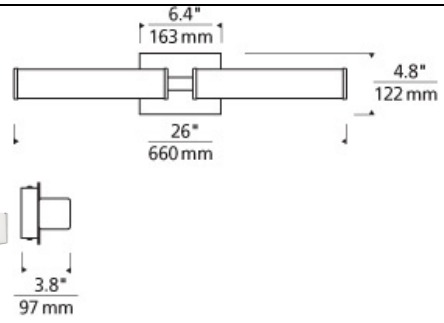

BATH COLLECTION

Alden Bath

DESCRIPTION

Dual linear acrylic shades providing both task and ambient light are accented by a minimal metal body and sleek metal endcaps in the Alden bath light fixture from Tech Lighting. Includes two GX24Q-2 base 18 watt triple tube compact fluorescent lamps (electronic ballast included) or 20 watt, 1200 net lumen, 3000K LED modules. LED version dimmable with low-voltage electronic dimmer. May be mounted horizontally or vertically. ADA compliant.

INSTALLATION

This product can mount to either a 4" square electrical box with round plaster ring or an octagonal electrical box. May be mounted horizontally or vertically. For wall mount use only.

WEIGHT