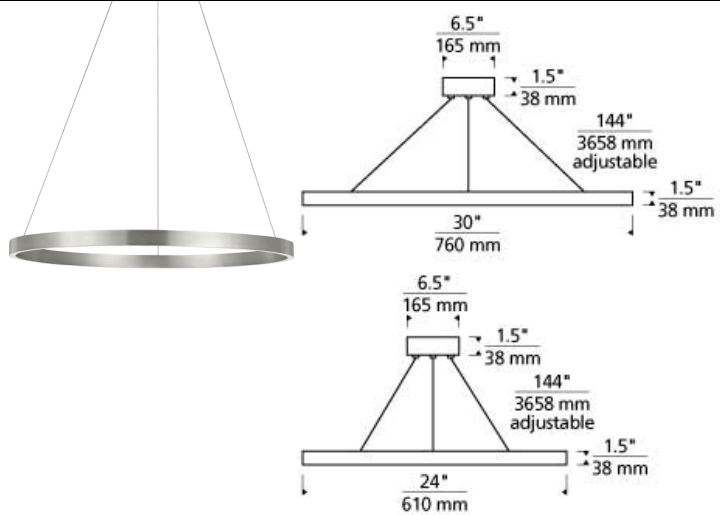

### DESCRIPTION

The Fiama chandelier by Tech Lighting is a transitional style chandelier but with an entirely modern twist. At its most unadulterated form the Fiama is a slender metal ring that houses gently diffused upward and downward firing LEDs, providing functional light with an ultra-chic aesthetic. This modern work of art is available in two distinct sizes, 24" and 30" in diameter making it ideal for a wide range of lighting applications such as dining room lighting, foyer lighting and a host of commercial lighting applications. The Fiama pendant light ships with a fully dimmable integrated LED lamp. 24" includes 80 watt, 3392 net lumen, 90 CRI 3000K LED. 30" includes 156 watt, 9300 net lumen, 3000K LED. Canopy included matches finish selection. Fixture provided with twelve feet of field-cutable cable. Dimmable with low-voltage electronic dimmer.

### WEIGHT

5-6lb / 2.27-2.72kg ±

24" black    24" satin nickel    24" white    30" black    30" satin nickel    30" white

### ORDERING INFORMATION

700FIA	SHAPE OR SIZE	FINISH	LAMP
24	24" DIAMETER	<b>B</b> BLACK	-LED930 LED 90 CRI 3000K 120V-277V UNV
30	30" DIAMETER	<b>S</b> SATIN NICKEL	
		<b>W</b> WHITE	

**TECH LIGHTING®**