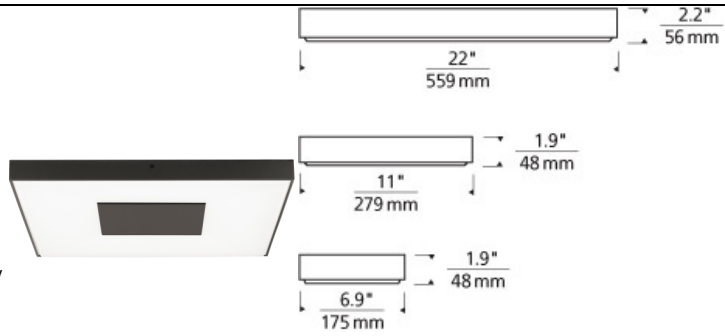

FLUSH & SEMI-FLUSH MOUNT

Wynter Square Flush Mount Ceiling

DESCRIPTION

Modern minimalist design exudes from the versatile and efficient Wynter LED flush mount ceiling light from Tech Lighting. A precisely executed acrylic shade provides an incredibly smooth wash of light as it is intentionally interrupted by negative space in the center of the fixture for visual contrast. Three sizes offer designers the opportunity to address scale in spaces that demand larger solutions. Small includes 15 watt, 400 net lumen, 3000K LED. Medium includes 30 watt, 800 net lumen, 3000K LED. Large includes 60 watt, 2000 net lumen, 3000K LED. Dimmable with low-voltage electronic dimmer. May be wall or ceiling mounted. Suitable for wet locations. ADA compliant.

INSTALLATION

This product can mount to either a 4" square electrical box with round plaster ring or an octagonal electrical box (not included).

WEIGHT

1.93-11.2lb / 0.88-5.08kg ±

antique bronze small satin nickel small antique bronze medium satin nickel medium antique bronze large