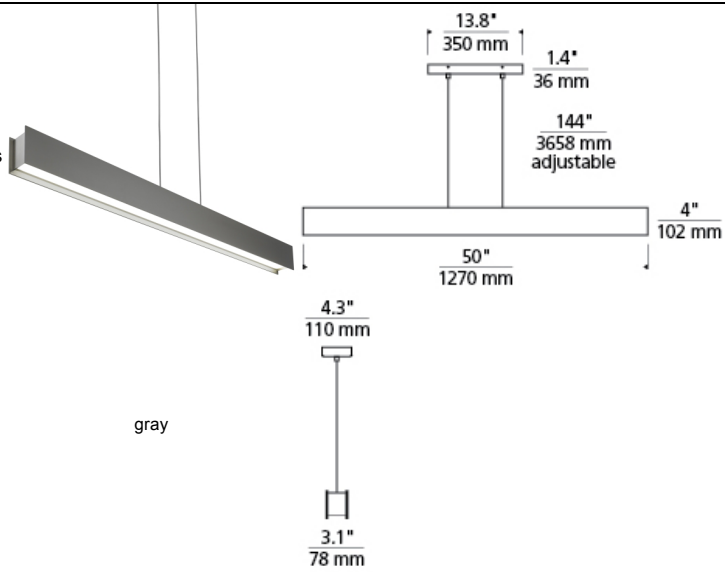

LINEAR SUSPENSION

Vandor Linear Suspension

DESCRIPTION

The Vandor linear suspension light from Tech Lighting uses parallel planes of cold rolled steel coated in matte rubberized paint to reveal decorative satin nickel endcaps which house a recessed LED source designed to distribute a significant punch of task lighting on surfaces below without glare. Includes 49 watts, 3020 net lumen, 3000K LED strip. Dimmable with low-voltage electronic dimmer. Ships with twelve feet of matching cloth cord.

INSTALLATION

This product can mount to either a 4" square electrical box with round plaster ring or an octagonal electrical box (not included).

ORDERING INFORMATION

700LSVAN COLOR	FINISH	LAMP
Y GRAY	S SATIN NICKEL	-LED830 LED 80 CRI 3000K 120V
W WHITE		-LED830-277 LED 80 CRI 3000K 277V