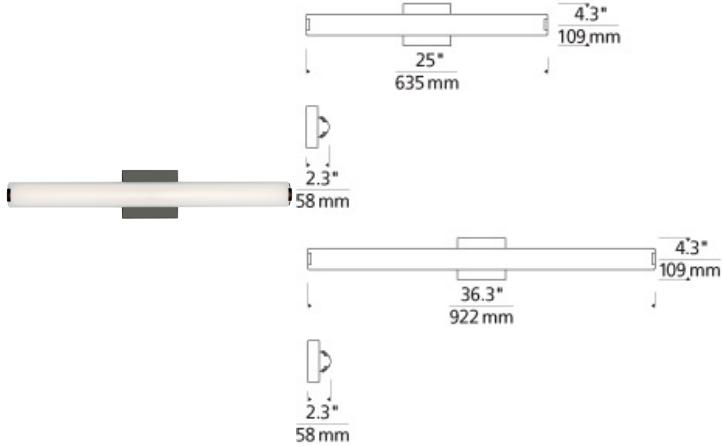

BATH COLLECTION

Finn Bath

DESCRIPTION

The sleek domed acrylic diffuser of the Finn bath vanity light from Tech Lighting discreetly softens the LED source while providing great wide-angle light distribution perfect for vanity applications. May be mounted vertically or horizontally. 24" version includes 24 watt, 1252 delivered lumens; 36" version includes 33 watt, 1724 delivered lumen, 3000K LED module. Dimmable with low-voltage electronic dimmer. May be mounted horizontally and vertically. ADA compliant.

INSTALLATION

This product can mount to either a 4" square electrical box with round plaster ring or an octagonal electrical box (not included).

WEIGHT

1.82lb / 0.83kg ±

ORDERING INFORMATION

700BCFINN	LENGTH (A)	FINISH	LAMP
24	24"	Z ANTIQUE BRONZE	-LED930 LED 90 CRI 3000K 120V
36	36"	S SATIN NICKEL	-LED930-277 LED 90 CRI 3000K 277V