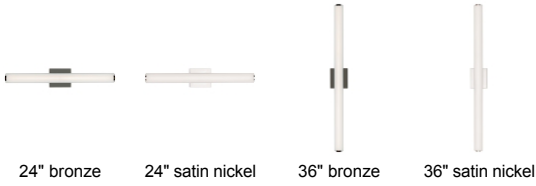

BATH COLLECTION

Finn Bath

DESCRIPTION

The sleek domed acrylic diffuser of the Finn bath vanity light from Tech Lighting discreetly softens the LED source while providing great wide-angle light distribution perfect for vanity applications. May be mounted vertically or horizontally. 24" version includes 24 watt, 1252 delivered lumens; 36" version includes 33 watt, 1724 delivered lumen, 3000K LED module. Dimmable with low-voltage electronic dimmer. May be mounted horizontally and vertically. ADA compliant.

INSTALLATION

This product can mount to either a 4" square electrical box with round plaster ring or an octagonal electrical box (not included).

WEIGHT

1.82lb / 0.83kg ±

ORDERING INFORMATION

700BCFINN	LENGTH (A)	FINISH	LAMP
24	24"	Z ANTIQUE BRONZE	-LED930 LED 90 CRI 3000K 120V
36	36"	S SATIN NICKEL	-LED930-277 LED 90 CRI 3000K 277V