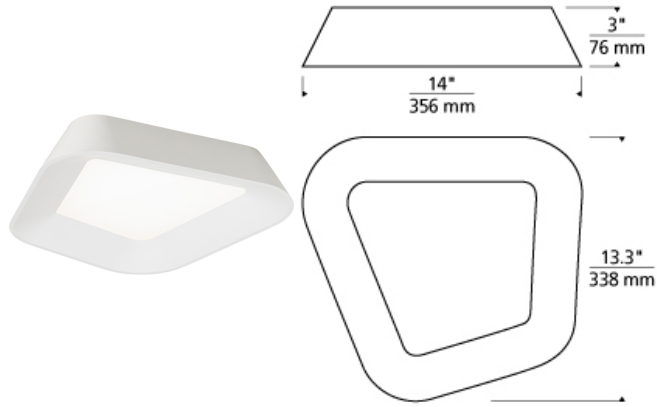

FLUSH & SEMI-FLUSH MOUNT

Rhonon Flush Mount Ceiling

DESCRIPTION

The modern, asymmetric outer metal shade of the Rhonon flush mount ceiling light from Tech Lighting gives way to a recessed acrylic diffuser which effectively controls the powerful LED source. Includes 33 watt, 1139 delivered lumen, 3000K LED module. Dimmable with low-voltage electronic dimmer. May be wall or ceiling mounted. ADA compliant.

INSTALLATION

This product can mount to either a 4" square electrical box with round plaster ring or an octagonal electrical box (not included).

WEIGHT

9.5-10lb / 4.31-4.54kg ±

ORDERING INFORMATION

700FMRHNS FINISH