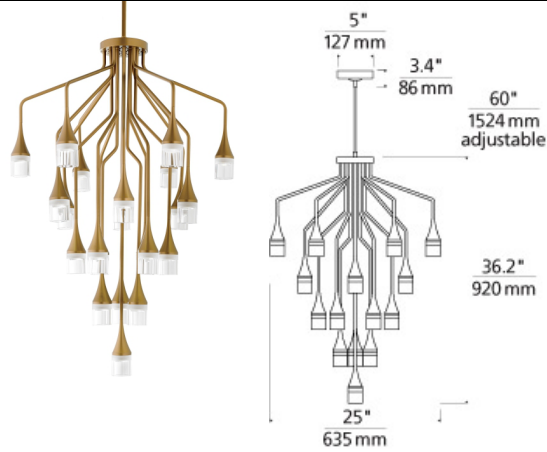

LINE - VOLTAGE PENDANTS / SUSPENSION

Patrona Suspension

DESCRIPTION

Sophisticated and undeniably beautiful, the twenty-two precisely executed metal stems of the Patrona chandelier light from Tech Lighting each bear a sleek crystal shade illuminated by a gently diffused LED. The stems form tiers which taper at varying angles and lengths to create a stunning, modern interpretation of the classic crystal chandelier. Includes (22) 3 watt, 3000K LED modules (66 total watts, 2950 total delivered lumens). Ships with 60 inches of coordinating variable rigid stems with coordinating finish. Dimmable with low-voltage electronic dimmer.

INSTALLATION

This product can mount to either a 4" square electrical box with round plaster ring or an octagonal electrical box (not included).

WEIGHT

11.5lb / 5.22kg ±

satin nickel

satin gold

ORDERING INFORMATION

700PTNA COLOR

C CLEAR CRYSTAL

FINISH

G SATIN GOLD
S SATIN NICKEL

LAMP

-LED930 LED 90 CRI 3000K 120V

700 PTNA	_____
FIXTURE TYPE:	_____
JOB NAME:	_____
NOTES:	_____