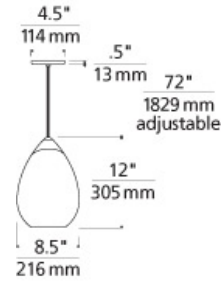

### DESCRIPTION

The clean tear dropped shape of the Alina Pendant from Tech Lighting is masterfully hand-blown in Poland to feature a beautiful draw at its crown. Skilled Polish artisans labor to mold the Alina into its signature smooth teardrop silhouette. Light is artfully diffused inside of the warm colored glass. At 7 1/2" in height, this modestly scaled pendant is the ideal size for kitchen island lighting, bath lighting flanking a vanity or installed as a modern interpretation of a chandelier in a foyer or dining room. Three contemporary glass colors include smoke, steel blue and white. The Alina pendant may be used in conjunction with the Monorail system to add a larger range of design concepts customization's. Rated for (1) 75 watt max, E26 medium based lamp (Lamp Not Included). LED includes 9.5 watt, 800 delivered lumens, 2700K medium base LED A19 lamp/ Dimmable with LED compatible dimmer. Fixture provided with six feet of field-cuttable cable. LED version dimmable with an LED compatible dimmer.

### OTHER

TD includes 4.5" Round Canopy.

### WEIGHT

7.5-8lb / 3.4-3.63kg ±

smoke

white

steel blue