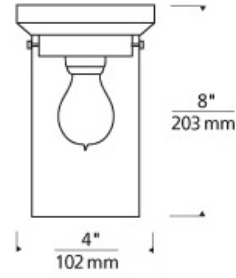

### INSTALLATION

This product can mount to either a 4" square electrical box with round plaster ring or an octagonal electrical box (not included).

havana brown

polished nickel