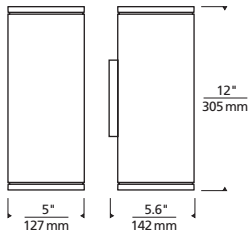

* Visit techlighting.com for specific warranty limitations and details.

TEGEL 12
shown in bronze

TEGEL 12
shown in charcoal

TEGEL 12
shown in gray

ORDERING INFORMATION

700OWTEG	CRI/CCT	LENGTH	BEAM SPREAD*	LENS	FINISH	FUNCTION	VOLTAGE	OPTIONS
	830 80 CRI, 3000K	12 12"	N 10° NARROW	C CLEAR	Z BRONZE	DO DOWNLIGHT ONLY	UNV 120V-277V	NONE
	840 80 CRI, 4000K		W 36° WIDE		H CHARCOAL	UD UPLIGHT/DOWNLIGHT		PC BUTTON PHOTOCONTROL
			NN 10° UP AND DOWN		Y GRAY			LF IN-LINE FUSE
			WW 36° UP AND DOWN					SP SURGE PROTECTION
			NW 10° AND 36°					PCLF BUTTON PHOTOCONTROL & IN-LINE FUSE
								PCSP BUTTON PHOTOCONTROL & SURGE PROTECTION
								LFSP IN-LINE FUSE & SURGE PROTECTION
								PCLFSP BUTTON PHOTOCONTROL, IN-LINE FUSE & SURGE PROTECTION

*N, W = DOWNLIGHT ONLY (DO); NN, WW, NW = UP AND DOWNLIGHT ONLY (UD)

TEGEL 12 WALL SCONCE

Tegel 12

PHOTOMETRICS*

*For latest photometrics, please visit www.techlighting.com/OUTDOOR

TEGEL 12 UP/DOWN

Total Lumen Output: 2346
 Total Power: 29.2
 Luminaire Efficacy: 80.2
 Color Temp: 3000K
 CRI: 80+
 BUG Rating: B1-U5-G0