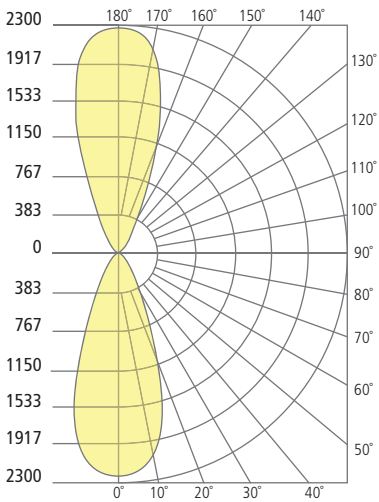

PROJECT INFO

FIXTURE TYPE & QUANTITY

JOB NAME & INFO

NOTES

© 2016 Tech Lighting, L.L.C. All rights reserved. The "Tech Lighting" graphic is a registered trademark of Tech Lighting, L.L.C. Tech Lighting reserves the right to change specifications for product improvements without notification.

GENERATION BRANDS
7400 Linder Avenue, Skokie, Illinois 60077
T 847.410.4400 F 847.410.4500