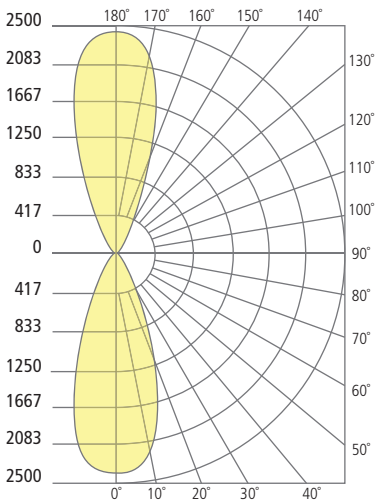

* Visit techlighting.com for specific warranty limitations and details.

TEGEL 18
shown in bronze

TEGEL 18
shown in charcoal

TEGEL 18
shown in gray

ORDERING INFORMATION

700OWTEG	CRI/CCT	LENGTH	BEAM SPREAD*	LENS	FINISH	FUNCTION	VOLTAGE	OPTIONS
	830 80 CRI, 3000K	18 18"	N 10° NARROW	C CLEAR	Z BRONZE	DO DOWNLIGHT ONLY	UNV 120V-277V	PC NONE
	840 80 CRI, 4000K		W 36° WIDE		H CHARCOAL	UD UPLIGHT/DOWNLIGHT		BF BUTTON PHOTOCONTROL
			NN 10° UP AND DOWN		Y GRAY			LF IN-LINE FUSE
			WW 36° UP AND DOWN					SP SURGE PROTECTION
			NW 10° AND 36°					PCLF BUTTON PHOTOCONTROL & IN-LINE FUSE
								PCSP BUTTON PHOTOCONTROL & SURGE PROTECTION
								LFSP IN-LINE FUSE & SURGE PROTECTION
								PCLFSP BUTTON PHOTOCONTROL, IN-LINE FUSE & SURGE PROTECTION

*N, W = DOWNLIGHT ONLY (DO); NN, WW, NW = UP AND DOWNLIGHT ONLY (UD)

TEGEL 18 WALL SCONCE

Tegel 18

PHOTOMETRICS*

*For latest photometrics, please visit www.techlighting.com/OUTDOOR

TEGEL 18 UP/DOWN

Total Lumen Output: 2419
 Total Power: 29.9
 Luminaire Efficacy: 80.6
 Color Temp: 3000K
 CRI: 80+
 BUG Rating: B1-U5-G0

TEGEL 18 DOWN

Total Lumen Output: 1212
 Total Power: 15.6
 Luminaire Efficacy: 77.7
 Color Temp: 3000K
 CRI: 80+
 BUG Rating: B1-U0-G0

Up-downlight

Downlight

PROJECT INFO

FIXTURE TYPE & QUANTITY

JOB NAME & INFO