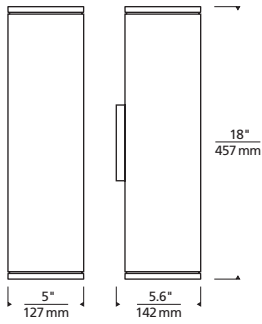

* Visit techlighting.com for specific warranty limitations and details.

TEGEL 18
shown in bronze

TEGEL 18
shown in charcoal

TEGEL 18
shown in gray

ORDERING INFORMATION

700OWTEG	CRI/CCT	LENGTH	BEAM SPREAD*	LENS	FINISH	FUNCTION	VOLTAGE	OPTIONS
	830 80 CRI, 3000K	18 18"	N 10° NARROW	C CLEAR	Z BRONZE	DO DOWNLIGHT ONLY	UNV 120V-277V	PC NONE
	840 80 CRI, 4000K		W 36° WIDE		H CHARCOAL	UD UPLIGHT/DOWNLIGHT		BF BUTTON PHOTOCONTROL
			NN 10° UP AND DOWN		Y GRAY			LF IN-LINE FUSE
			WW 36° UP AND DOWN					SP SURGE PROTECTION
			NW 10° AND 36°					PCLF BUTTON PHOTOCONTROL & IN-LINE FUSE
								PCSP BUTTON PHOTOCONTROL & SURGE PROTECTION
								LFSP IN-LINE FUSE & SURGE PROTECTION
								PCLFSP BUTTON PHOTOCONTROL, IN-LINE FUSE & SURGE PROTECTION

*N, W = DOWNLIGHT ONLY (DO); NN, WW, NW = UP AND DOWNLIGHT ONLY (UD)

TEGEL 18 WALL SCONCE

Tegel 18

PHOTOMETRICS*

*For latest photometrics, please visit www.techlighting.com/OUTDOOR

TEGEL 18 UP/DOWN

Total Lumen Output: 2419
 Total Power: 29.9
 Luminaire Efficacy: 80.6
 Color Temp: 3000K
 CRI: 80+
 BUG Rating: B1-U5-G0