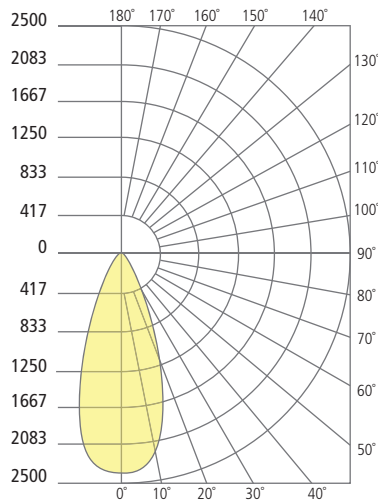

*N, W = DOWNLIGHT ONLY (DO); NN, WW, NW = UP AND DOWNLIGHT ONLY (UD)

TEGEL 18 WALL SCONCE

Tegel 18

PHOTOMETRICS*

*For latest photometrics, please visit www.techlighting.com/OUTDOOR

TEGEL 18 UP/DOWN

Total Lumen Output: 2419
 Total Power: 29.9
 Luminaire Efficacy: 80.6
 Color Temp: 3000K
 CRI: 80+
 BUG Rating: B1-U5-G0

TEGEL 18 DOWN

Total Lumen Output: 1212
 Total Power: 15.6
 Luminaire Efficacy: 77.7
 Color Temp: 3000K
 CRI: 80+
 BUG Rating: B1-U0-G0

Up-downlight

Downlight

PROJECT INFO

FIXTURE TYPE & QUANTITY

JOB NAME & INFO