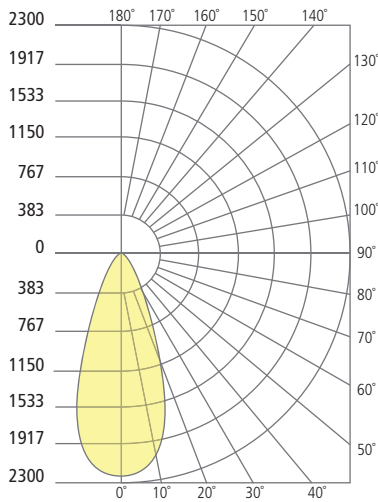

*N, W = DOWNLIGHT ONLY (DO); NN, WW, NW = UP AND DOWNLIGHT ONLY (UD)

TEGEL 12 WALL SCONCE

Tegel 12

PHOTOMETRICS*

*For latest photometrics, please visit www.techlighting.com/OUTDOOR

TEGEL 12 UP/DOWN

Total Lumen Output: 2346
 Total Power: 29.2
 Luminaire Efficacy: 80.2
 Color Temp: 3000K
 CRI: 80+
 BUG Rating: B1-U5-G0

TEGEL 12 DOWN

Total Lumen Output: 1212
 Total Power: 15.6
 Luminaire Efficacy: 77.7
 Color Temp: 3000K
 CRI: 80+
 BUG Rating: B1-U0-G0

PROJECT INFO

FIXTURE TYPE & QUANTITY

JOB NAME & INFO

NOTES

© 2016 Tech Lighting, L.L.C. All rights reserved. The "Tech Lighting" graphic is a registered trademark of Tech Lighting, L.L.C. Tech Lighting reserves the right to change specifications for product improvements without notification.