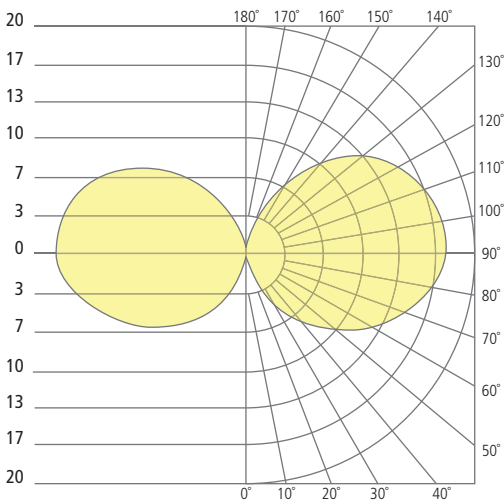

ORDERING INFORMATION

7000ARVL	CRI/CCT	LENGTH	LENS	FINISH	VOLTAGE	DISTRIBUTION	OPTIONS
830	80 CRI, 3000K	8 8"	D DIFFUSE	Z BRONZE H CHARCOAL	12 12V	S SYMMETRIC	NONE ST STAKE MOUNTING KIT

*12V TRANSFORMER ORDERED SEPARATELY.

PHOTOMETRICS*

*For latest photometrics, please visit www.techlighting.com/OUTDOOR

REVEL PATH

- Total Lumen Output: 122.1
- Total Power: 17.6
- Luminaire Efficacy: 6.9
- Color Temp: 3000K
- CRI: 80+
- BUG Rating: B0-U2-G0