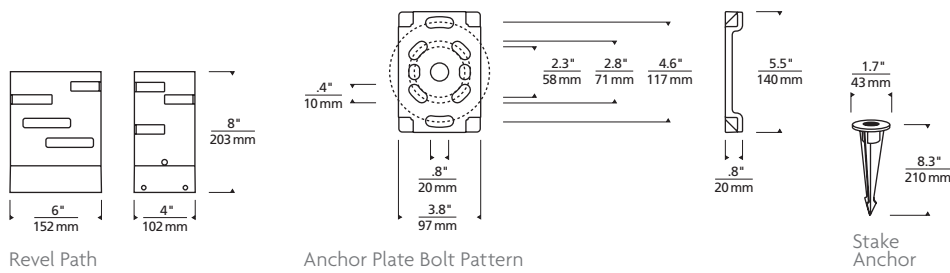

* Visit techlighting.com for specific warranty limitations and details.

REVEL PATH
shown in bronze

REVEL PATH
shown in charcoal

TRANSFORMERS*

(OUTDOOR RATED, ORDERED SEPARATELY)

ITEM	DESCRIPTION	HOUSING	DIMMING
700OT150T	OTDR, MAGNETIC, 150W, 120V	STAINLESS STEEL	MAGNETIC
700OT150T277	OTDR, MAGNETIC, 150W, 277V	STAINLESS STEEL	MAGNETIC
700OT300T	OTDR, MAGNETIC, 300W, 120V	STAINLESS STEEL	MAGNETIC
700OT300T277	OTDR, MAGNETIC, 300W, 277V	STAINLESS STEEL	MAGNETIC

ORDERING INFORMATION

7000ARVL	CRI/CCT	LENGTH	LENS	FINISH	VOLTAGE	DISTRIBUTION	OPTIONS
830	80 CRI, 3000K	8 8"	D DIFFUSE	Z BRONZE H CHARCOAL	12 12V	S SYMMETRIC	NONE ST STAKE MOUNTING KIT

*12V TRANSFORMER ORDERED SEPARATELY.