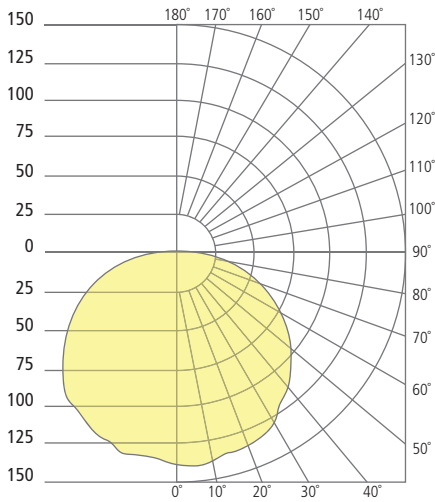

## ORDERING INFORMATION

7000WCQ	SHAPE	CRI/CCT	FINISH	VOLTAGE
	5 SMALL - 6"	930 90 CRI, 3000K 940 90 CRI, 4000K INC INCANDESCENT*	Z BRONZE H CHARCOAL	120 120V 277 277V

\*120V ONLY

# CIRQUE SMALL WALL/CEILING

Cirque Small

### CIRQUE SMALL

Total Lumen Output: 472.2  
 Total Power: 12  
 Luminaire Efficacy: 39.35  
 Color Temp: 2700K  
 CRI: 90+  
 BUG Rating: B1-U3-G1