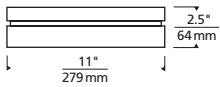

CIRQUE LARGE WALL/CEILING

Cirque Large

PHOTOMETRICS*

*For latest photometrics, please visit www.techlighting.com/OUTDOOR

CIRQUE LARGE

Total Lumen Output: 1143
Total Power: 22.1
Luminaire Efficacy: 51.5
Color Temp: 3000K
CRI: 90+
BUG Rating: B1-U3-G1