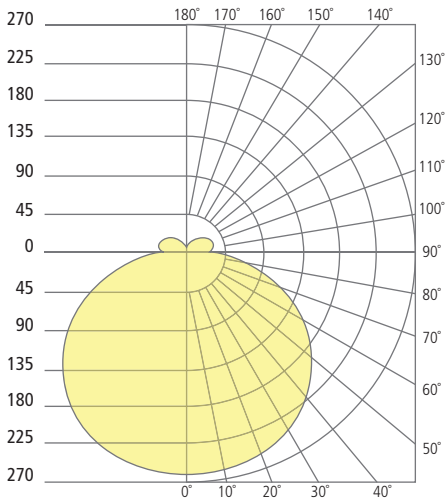

## ORDERING INFORMATION

7000WCQ	SHAPE	CRI/CCT	FINISH	VOLTAGE
L	LARGE - 9"	930 90 CRI, 3000K 940 90 CRI, 4000K INC INCANDESCENT*	Z BRONZE H CHARCOAL	120 120V 277 277V

\*120V ONLY

# CIRQUE LARGE WALL/CEILING

Cirque Large

## PHOTOMETRICS\*

\*For latest photometrics, please visit [www.techlighting.com/OUTDOOR](http://www.techlighting.com/OUTDOOR)

### CIRQUE LARGE

Total Lumen Output: 1143  
 Total Power: 22.1  
 Luminaire Efficacy: 51.5  
 Color Temp: 3000K  
 CRI: 90+  
 BUG Rating: B1-U3-G1