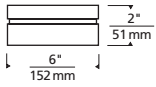

CIRQUE SMALL WALL/CEILING

Cirque Small

PHOTOMETRICS*

*For latest photometrics, please visit www.techlighting.com/OUTDOOR

CIRQUE SMALL

Total Lumen Output: 472.2
Total Power: 12
Luminaire Efficacy: 39.35
Color Temp: 2700K
CRI: 90+
BUG Rating: B1-U3-G1