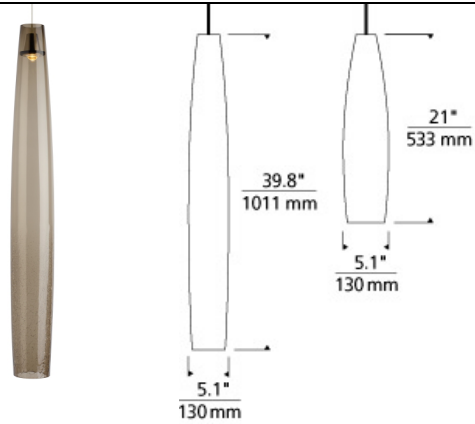

### DESCRIPTION

Slender silhouettes of the contemporary Coda LED pendant light from Tech Lighting are carefully molded using beautiful transparent clear or smoke colored glass, then while the glass is still vulnerable, the lower half of each shade undergoes a delicate treatment to create the intricate crackle effect that gives the fixture its signature look. As a blanket of illumination pours downward from the powerful, yet well-harnessed optic controlled LED source, each tiny fissure catches and refracts the light to catch the eye. The task-oriented light distribution make this pendant light perfect for a variety of applications including kitchen island lighting, while its two elongated sizes lend themselves well to being used together to create a custom chandelier for dining room lighting, foyer lighting or entry lighting. Includes 11 watt, 936 delivered lumen, 3000K LED module. Fixture provided with twelve feet of field-cuttable cable.

### WEIGHT

2.3-2.3lb / 1.04-1.04kg ±