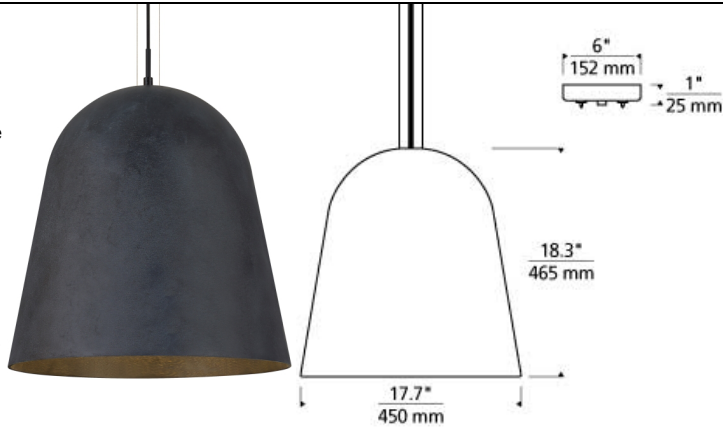

LINE - VOLTAGE PENDANTS / SUSPENSION

Fett Pendant

DESCRIPTION

The Fett pendant light from Tech Lighting is an instant classic. This significantly scaled pendant light cohesively blends its characteristic domed silhouette with its incredibly deep, weathered zinc finish. Its wonderfully imperfect signature texture is naturally created during a meticulous molten aluminum sand casting process that results in a noticeably thick shade that projects a truly monolithic presence. The scale and impact this large pendant light brings to a space makes it ideal for dining room lighting, living room lighting and home office lighting. Whether you select the efficient LED lamping or standard incandescent lamping, both options are fully dimmable to create the desired ambiance. Rated for (1)150 watt E26 medium base lamp (Lamp Not Included). LED version includes 120 volt 12 watt, 900 delivered lumen, 3000K, medium base LED G40 lamp. Fixture provided with twelve feet of field-cutable cable. Incandescent version dimmable with standard incandescent dimmer. LED version dimmable with LED compatible dimmer.

INSTALLATION

This product can mount to either a 4" square electrical box with round plaster ring or an octagonal electrical box (not included).

ACCESSORIES & OPTICAL CONTROLS

Line-voltage Swag Hook

WEIGHT

20-21lb / 9.07-9.53kg ±

ORDERING INFORMATION

700 SYSTEM	FETP	FINISH	LAMP
TD	LINE-VOLTAGE PENDANTS/SUSPENSION	E WEATHERED ZINC	NO LAMP -LED930 LED 90 CRI 3000K 120V

TECH LIGHTING®

7400 Linder Avenue T 847.410.4400
Skokie, Illinois 60077 F 847.410.4500

Tech Lighting, L.L.C.

700 ____ FETP ____

FIXTURE TYPE: _____

JOB NAME: _____

NOTES: _____

_____

_____

©2018 Tech Lighting, L.L.C. All Rights Reserved. The "Tech Lighting" graphic is a registered trademark of Tech Lighting, L.L.C. Tech Lighting reserves the right to change specifications for product improvements without notification.