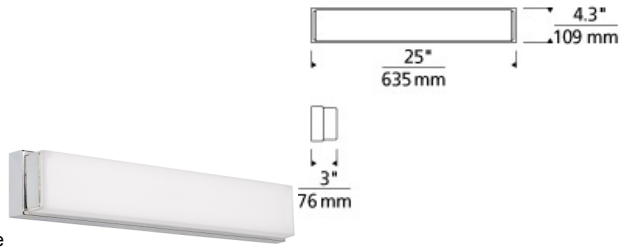

BATH COLLECTION

Sage 13 Wall/Bath

DESCRIPTION

The sleek Sage LED bath light is purpose-built to provide a beautifully diffused wash of LED illumination perfect for vanity light applications. Pairing its ultra-slim, full length backplate with its uninterrupted linear diffuser creates a sophisticated, clean, modern aesthetic. High quality, smoothly diffused LED lamping options available in all three scalable sizes let you match the performance of the Sage bath light to your personal preferences. In addition to each Sage bath light fixture being able to be mounted horizontally above a mirror, they also can be mounted vertically flanking a mirror or as a wall sconce light and are fully dimmable for creating the desired ambiance. Includes 25 watt, 1334 delivered lumen, 2700K or 3000K LED module. Mounts horizontally or vertically. ADA compliant. Dimmable with low-voltage electronic dimmer.

Sage 25 Bath

DESCRIPTION

The sleek Sage LED bath light is purpose-built to provide a beautifully diffused wash of LED illumination perfect for vanity light applications. Pairing its ultra-slim, full length backplate with its uninterrupted linear diffuser creates a sophisticated, clean, modern aesthetic. High quality, smoothly diffused LED lamping options available in all three scalable sizes let you match the performance of the Sage bath light to your personal preferences. In addition to each Sage bath light fixture being able to be mounted horizontally above a mirror, they also can be mounted vertically flanking a mirror or as a wall sconce light and are fully dimmable for creating the desired ambiance. Includes 35 watt, 2210 delivered lumen, 2700K or 3000K LED module. Mounts horizontally or vertically. ADA compliant. Dimmable with low-voltage electronic dimmer.