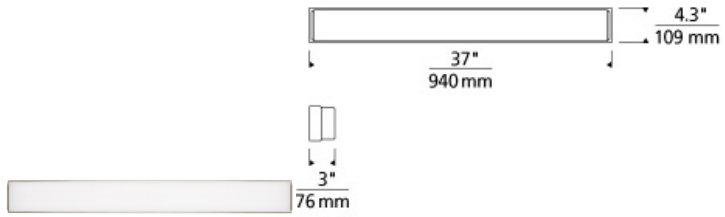

Sage 37 Bath

DESCRIPTION

The sleek Sage LED bath light is purpose-built to provide a beautifully diffused wash of LED illumination perfect for vanity light applications. Pairing its ultra-slim, full length backplate with its uninterrupted linear diffuser creates a sophisticated, clean, modern aesthetic. High quality, smoothly diffused LED lamping options available in all three scalable sizes let you match the performance of the Sage bath light to your personal preferences. In addition to each Sage bath light fixture being able to be mounted horizontally above a mirror, they also can be mounted vertically flanking a mirror or as a wall sconce light and are fully dimmable for creating the desired ambiance. Includes 46 watt, 3427 delivered lumen, 2700K or 3000K LED module. Mounts horizontally or vertically. ADA compliant. Dimmable with low-voltage electronic dimmer.

INSTALLATION

This product can mount to either a 4" square electrical box with round plaster ring or an octagonal electrical box.

WEIGHT

4.3-4.3lb / 1.95-1.95kg ±

chrome

satin nickel

ORDERING INFORMATION

700BCSAGW	LENGTH (A)	FINISH	LAMP
	37 38"	C CHROME S SATIN NICKEL	-LED927 LED 90 CRI 2700K 120V -LED927-277 LED 90 CRI 2700K 277V -LED930 LED 90 CRI 3000K 120V -LED930-277 LED 90 CRI 3000K 277V

TECH LIGHTING®

7400 Linder Avenue
Skokie, Illinois 60077

T 847.410.4400
F 847.410.4500

Tech Lighting, L.L.C.

700BC SAGW _____

FIXTURE TYPE: _____

JOB NAME: _____

NOTES: _____

_____

_____