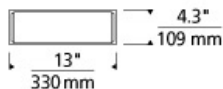

INSTALLATION

This product can mount to either a 4" square electrical box with round plaster ring or an octagonal electrical box (not included).

WEIGHT

2.2-2.2lb / 1-1kg ±

chrome

satin nickel

ORDERING INFORMATION

700BCSAGW	LENGTH (A)	FINISH	LAMP
13	13"	C CHROME S SATIN NICKEL	-LED927 LED 90 CRI 2700K 120V -LED927-277 LED 90 CRI 2700K 277V -LED930 LED 90 CRI 300K 120V -LED930-277 LED 90 CRI 300K 277V

TECH LIGHTING®