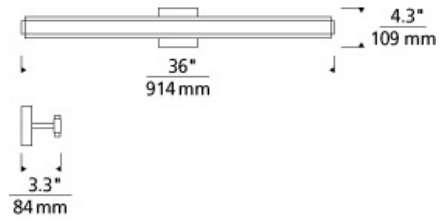

INSTALLATION

This product can mount to either a 4" square electrical box with round plaster ring or an octagonal electrical box (not included).

WEIGHT

4.3-4.3lb / 1.95-1.95kg ±

satin nickel

white

ORDERING INFORMATION

700BCTFN	LENGTH (A)	FINISH	LAMP
24	24"	S SATIN NICKEL W WHITE	-LED927 LED 90 CRI 2700K 120V -LED927-277 LED 90 CRI 2700K 277V

TECH LIGHTING®

7400 Linder Avenue
Skokie, Illinois 60077

T 847.410.4400
F 847.410.4500

INSTALLATION

This product can mount to either a 4" square electrical box with round plaster ring or an octagonal electrical box (not included).

WEIGHT

3.8-3.8lb / 1.72-1.72kg ±

satin nickel

white

ORDERING INFORMATION