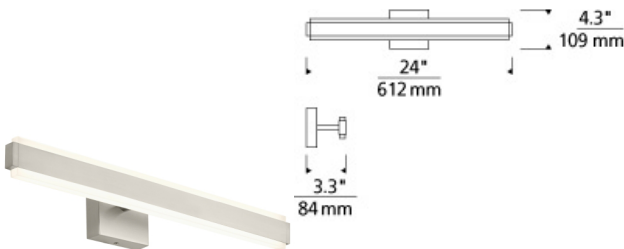

BATH COLLECTION

Tiffin 24 Bath

DESCRIPTION

The Tiffin LED bath light from Tech Lighting features dual linear diffusers made of high quality frosted acrylic which are separated by a sleek band of metal finished in your choice of sleek satin nickel or crisp matte white. The opposing nature of the diffusers in this LED vanity light allow its light to be evenly distributed either up or down or side to side depending on the direction in which it is mounted. In addition to each Tiffin bath light fixture being able to be mounted horizontally above a mirror, they also can be mounted vertically flanking a mirror or as a wall sconce light and are fully dimmable for creating the desired ambiance. Includes 20 watt, 860 delivered lumen, 2700K LED module. Mounts horizontally or vertically. Dimmable with low-voltage electronic dimmer.

INSTALLATION

This product can mount to either a 4" square electrical box with round plaster ring or an octagonal electrical box (not included).

WEIGHT

4.3-4.3lb / 1.95-1.95kg ±

satin nickel

white

ORDERING INFORMATION

BATH COLLECTION

Tiffin 36 Bath

DESCRIPTION

The Tiffin LED bath light from Tech Lighting features dual linear diffusers made of high quality frosted acrylic which are separated by a sleek band of metal finished in your choice of sleek satin nickel or crisp matte white. The opposing nature of the diffusers in this LED vanity light allow its light to be evenly distributed either up or down or side to side depending on the direction in which it is mounted. In addition to each Tiffin bath light fixture being able to be mounted horizontally above a mirror, they also can be mounted vertically flanking a mirror or as a wall sconce light and are fully dimmable for creating the desired ambiance. Includes 30 watt, 1290 delivered lumen, 2700K LED module. Mounts horizontally or vertically. Dimmable with low-voltage electronic dimmer.