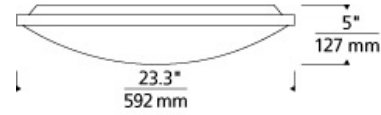

INSTALLATION

This product can mount to either a 4" square electrical box with round plaster ring or an octagonal electrical box (not included).

WEIGHT

12-12lb / 5.44-5.44kg ±

aged brass

chrome

satin nickel

ORDERING INFORMATION