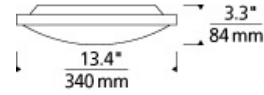

INSTALLATION

This product can mount to either a 4" square electrical box with round plaster ring or an octagonal electrical box (not included).

WEIGHT

3-3lb / 1.36-1.36kg ±

aged brass

chrome

satin nickel

ORDERING INFORMATION