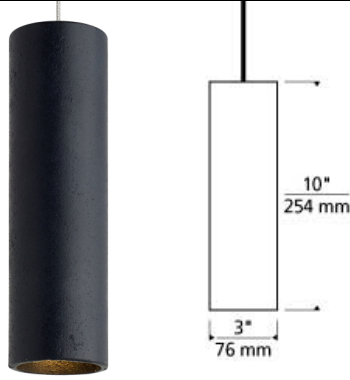

## Vane Pendant

### DESCRIPTION

The Vane pendant light from Tech Lighting takes the ubiquitous metal cylinder and forces it to undergo an intriguing upgrade by introducing an incredibly deep, weathered zinc finish. Its wonderfully imperfect signature texture is naturally created during a meticulous molten aluminum sand casting process that results in a noticeably thick shade which projects a truly iconic spacial impact. The organic, grounded presence this cylindrical pendant light brings to a space makes it ideal for dining room lighting, bedroom lighting and home office lighting. Whether you select the efficient LED lamping or standard incandescent lamping, both options are fully dimmable to create the desired ambiance. Rated for (1) low-voltage, 50 watt max, bi-pin lamp/Dimmable with low-voltage electronic or magnetic dimmer (Lamp Not Included)(Based on the transformer). LED includes 12 volt 8 watt, 435 delivered lumen, 3000K replaceable SORAA LED MR16 lamp. Fixture provided with six feet of field-cutttable cable. Dimmable with low-voltage electronic or magnetic dimmer (based on the transformer). Works with SORAA.

### WEIGHT

3-3lb / 1.36-1.36kg ±

weathered zinc