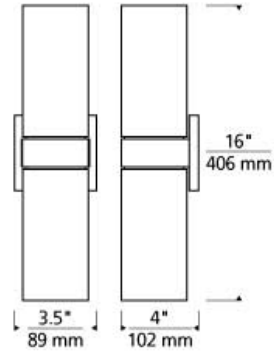

WALL COLLECTION

Hudson Wall

DESCRIPTION

Clean pure style up- and down-light. Cylindrical glass shades with a simple metal base. Rated for (2) 75w max, E26 medium based lamps (Not included). LED version includes (2) 9.5 watt, 800 delivered lumen, 2700K, Medium base LED A19. ADA compliant.

INSTALLATION

This product can mount to either a 4" square electrical box with round plaster ring or an octagonal electrical box (not included).

WEIGHT

2.5-3lb / 1.13-1.36kg ±

white

antique bronze

satin nickel

ORDERING INFORMATION

700WSHUD2W COLOR	FINISH	LAMP
WHITE	Z ANTIQUE BRONZE C CHROME S SATIN NICKEL	NO LAMP -LED927 A19 LED 90 CRI 2700K 120V (T20/T24)

700WSHUD2W _____

FIXTURE TYPE: _____

JOB NAME: _____

NOTES: _____
