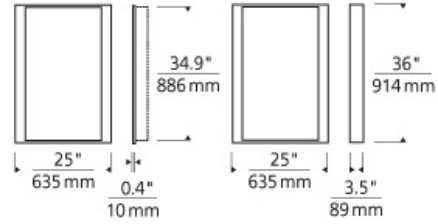

BATH COLLECTION

Siber Mirror

DESCRIPTION

Rectangular mirror surrounded by a cove of diffused white light. Available in two styles: recessed and surface. Provides shadow-free task and ambient light. Recessed version requires modifications to existing wall construction. Halogen includes eight 120 volt, 40 watt G9 base halogen lamps; compact fluorescent includes two 39 watt T5 high output linear fluorescent lamps and electronic ballast. LED version includes eight 5 watt, 840 lumen, 3000K LED. Recessed version requires modifications to existing wall construction. ADA compliant.

INSTALLATION

Recessed version requires modifications to existing wall construction. For wall mount use only, may be mounted vertically only.

WEIGHT

50.00lb / 22.68kg ±

siber mirror

ORDERING INFORMATION

700BCSIB	SHAPE OR SIZE	FINISH	LAMP
R	RECESSED	C CHROME	INCANDESCENT 120V
S	SURFACE	S SATIN NICKEL	-CF FLUORESCENT 120V
			-CF277 FLUORESCENT 277V
			-LED930 LED 90 CRI 3000K 120V
			-LED930-277 LED 90 CRI 3000K 277V