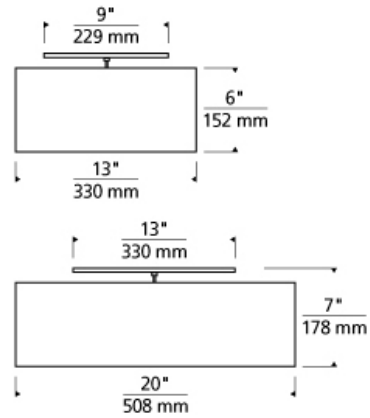

### DESCRIPTION

Square fabric flush mount. Glass diffuser provides a glare free wash of light highlighted with satin nickel detail. Available in two sizes and two lamp configurations. Small version rated for (2) 60w max, E26 medium based lamps. Large version rated for (4) 60w max, E26 medium based lamps. Both available with LED option which includes 37 watt, 730 delivered lumen, 3000K LED module. Dimmable with low-voltage electronic dimmer.

### INSTALLATION

This product can mount to either a 4" square electrical box with round plaster ring or an octagonal electrical box (not included).

### WEIGHT

5-6lb / 2.27-2.72kg ±

white

desert clay

white