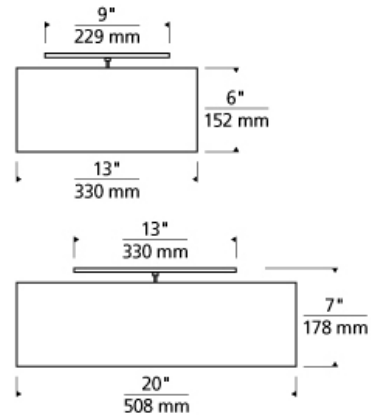

FLUSH & SEMI-FLUSH MOUNT

Mulberry Ceiling

DESCRIPTION

Square fabric flush mount. Glass diffuser provides a glare-free wash of light highlighted with satin nickel detail. Available in two sizes and two lamp configurations. Small version rated for (2) 60w max, E26 medium based lamps. Large version rated for (4) 60w max, E26 medium based lamps. Both available with LED option which includes 37 watt, 730 delivered lumen, 3000K LED module. Dimmable with low-voltage electronic dimmer.

INSTALLATION

This product can mount to either a 4" square electrical box with round plaster ring or an octagonal electrical box (not included).

WEIGHT

5-6lb / 2.27-2.72kg ±

white

desert clay

white

ORDERING INFORMATION

700TDMULFM	SHAPE OR SIZE	COLOR	FINISH	LAMP
L	LARGE	C DESERT CLAY	S SATIN NICKEL	NO LAMP
S	SMALL	W WHITE		-LED830 LED 80 CRI 3000K 120V -LED830-277 LED 80 CRI 3000K 277V

TECH LIGHTING®
 7400 Linder Avenue T 847.410.4400
 Skokie, Illinois 60077 F 847.410.4500