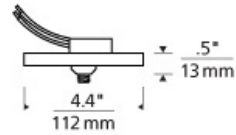

INSTALLATION

This product can mount to either a 4" square electrical box with round plaster ring or an octagonal electrical box (not included). Transformer (included) fits in junction box. For ceiling or wall. If wall mounting, head should be no longer than 6".

OTHER

For use with any 12 or 24 volt halogen FreeJack pendant or head (sold separately).

WEIGHT

0.8lb / 0.36kg ±

freejack 4" square
flush canopy

ORDERING INFORMATION

700FJ4SQ SHAPE OR SIZE	FINISH	VOLTAGE
4" SQUARE INTEGRAL TRANSFORMER	Z ANTIQUE BRONZE	120V IN/12V OUT
	B BLACK	024 120V IN/24V OUT
	C CHROME	277 277V IN/12V OUT
	S SATIN NICKEL	
	W WHITE	