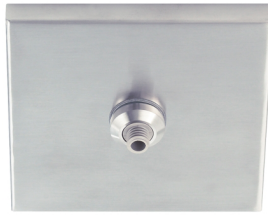

F R E E J A C K

FreeJack 4" Square Flush Canopy

DESCRIPTION

Mounts to a standard 4" junction box with round plaster ring (provided by electrician). Electronic transformer (included) fits in junction box. One FreeJack port; for ceiling or wall.

INSTALLATION

This product can mount to either a 4" square electrical box with round plaster ring or an octagonal electrical box (not included). Transformer (included) fits in junction box. For ceiling or wall. If wall mounting, head should be no longer than 6".

OTHER

For use with any 12 or 24 volt halogen FreeJack pendant or head (sold separately).

WEIGHT

0.8lb / 0.36kg ±

freejack 4" square
flush canopy

ORDERING INFORMATION

700FJ4SQ SHAPE OR SIZE	FINISH	VOLTAGE
4" SQUARE INTEGRAL TRANSFORMER	Z ANTIQUE BRONZE	120V IN/12V OUT
	B BLACK	024 120V IN/24V OUT
	C CHROME	277 277V IN/12V OUT
	S SATIN NICKEL	
	W WHITE	