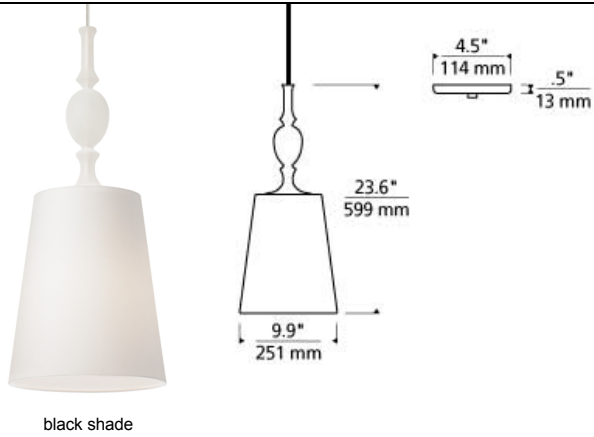

LINE - VOLTAGE PENDANTS / SUSPENSION

Kiev Large Pendant

DESCRIPTION

Antique meets modern with a turned ornate glass fount and simple tapered fabric shade with rolled edges. Rated for (1) 75 watt max, E26 medium base lamp (Lamp Not Included). LED includes 120 volt 19 watt, 1680 delivered lumen, 2700K, medium base LED A21 lamp. Fixture provided with six feet of field-cutable cable. LED version dimmable with LED compatible dimmer.

INSTALLATION

This product can mount to either a 4" square electrical box with round plaster ring or an octagon electrical box.

OTHER

TD includes 4.5" Round Canopy.
Antique Bronze and Black Finish Only Available on TD.

WEIGHT

1.5-2lb / 0.68-0.91kg ±

black shade